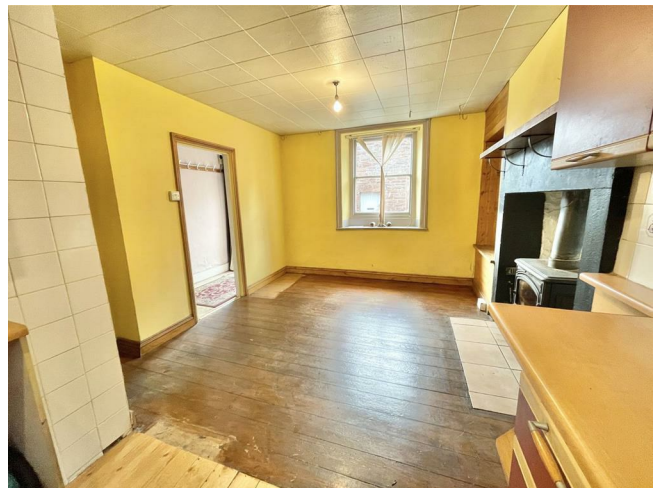

Key features

- Sandstone end terraced 3 bedroom house
- In need of renovation
- entrance hallway
- large living room
- dining/kitchen
- utility area
- bathroom
- single glazed windows

Description

Found in the heart of the beautiful Eden Valley village of Kirkoswald is this potential packed development opportunity. Located in the centre of the village which has 2 award winning pubs, doctors surgery, village school, community village shop and garage. Kirkoswald really is a hidden gem! The property is currently configured with large living room, utility corridor, and kitchen/dining area. Upstairs there a 3 good size bedrooms and a bathroom. The property is in need of renovation and has the potential to become a fabulous family home, first time buyers project or a holiday investment. Kirkoswald is approx. 1 mile from Lazonby where there is a supermarket, school, pub and railway station on the Carlisle to Settle line. Penrith is approx. 9 miles away where there are further amenities and easy access to the M6 and A66, the city of Carlisle is approx 18 miles away.

Directions