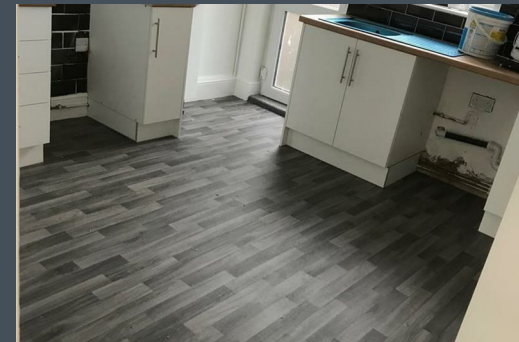

Wintringham Road
Grimsby
DN32 9QB

Wintringham Road

£450 Per month

Contact

01472 472 254

office@lettsrent.co.uk

Local Authority

Council Tax Band A