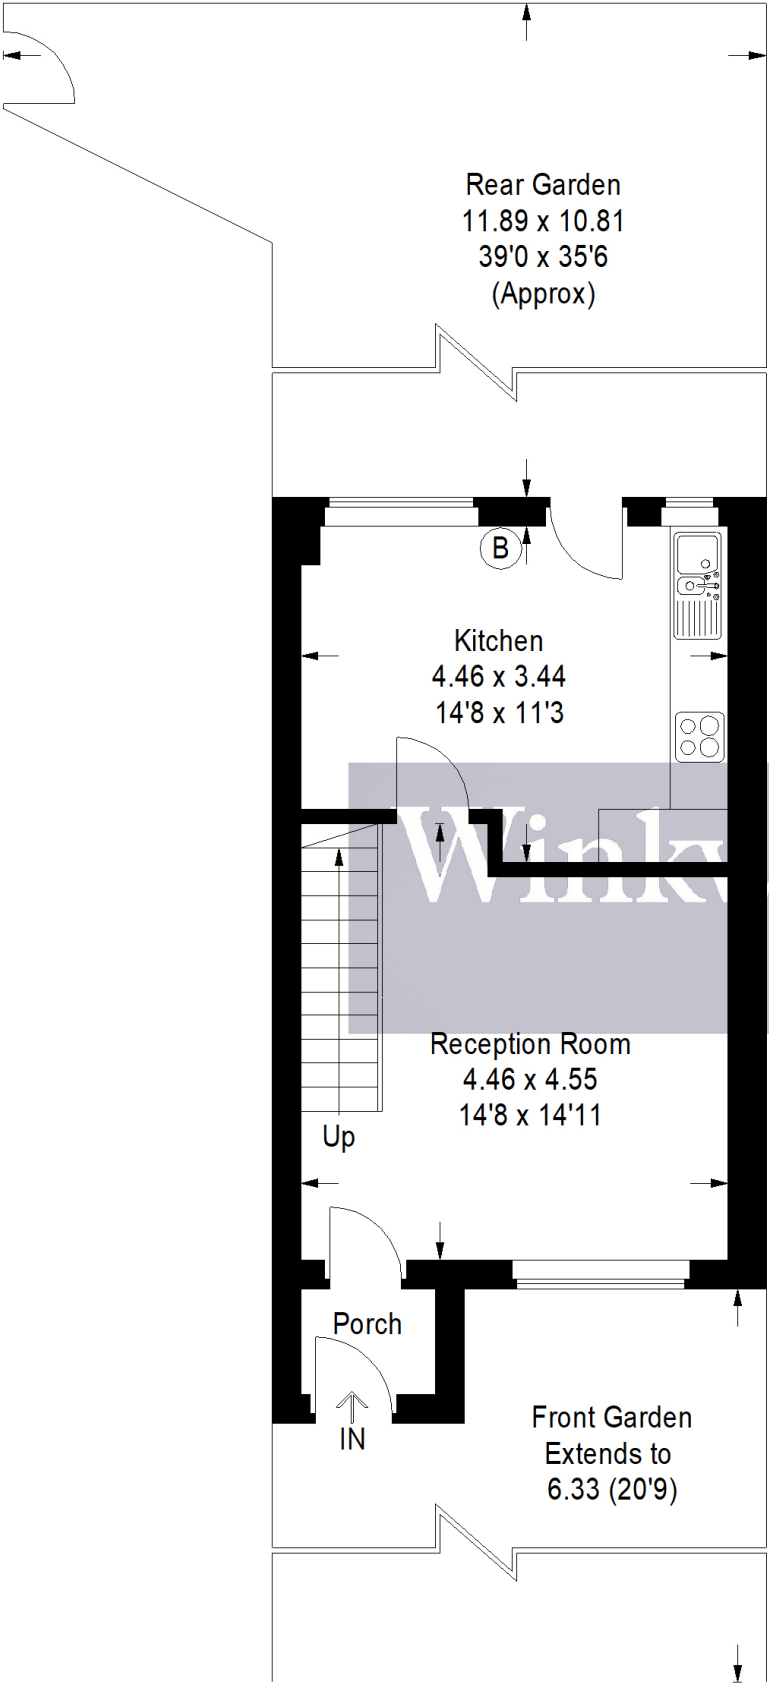

Approximate Gross Internal Area
71.2 sq m / 766 sq ft

Ground Floor

First Floor

Illustration for identification purposes only, measurements are approximate, not to scale. Winkworth © 2021 (ID800280)