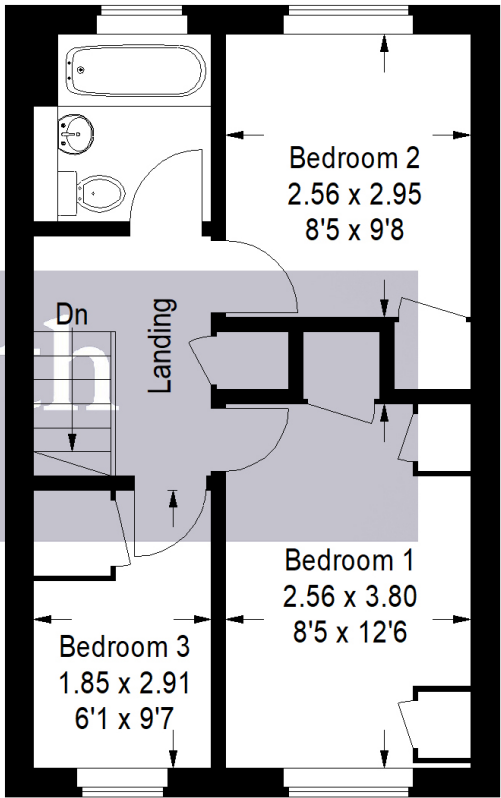

Approximate Gross Internal Area
71.2 sq m / 766 sq ft

Ground Floor

First Floor

Illustration for identification purposes only, measurements are approximate, not to scale. Winkworth © 2021 (ID800280)