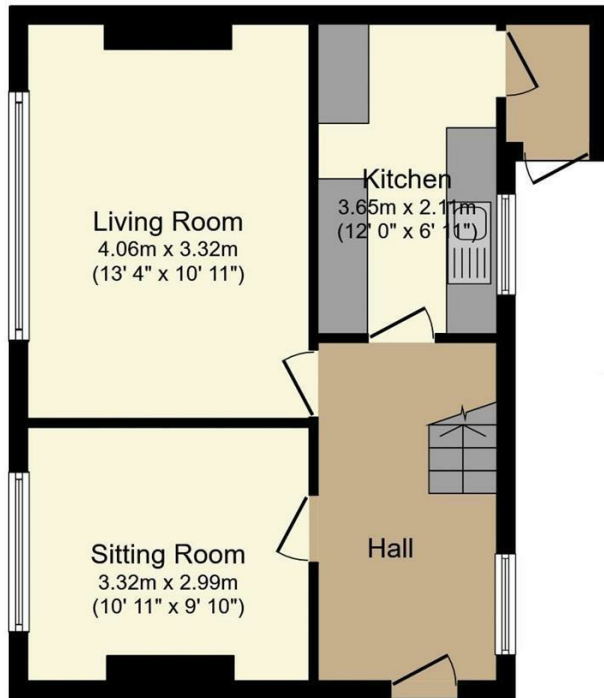

3 Bedroom House - Semi-Detached located

CASH BUYERS ONLY.....This Three Bedroom Semi-Detached house sits within the favoured village location of Llanfair Talhaiarn. In need of internal improvements, the property benefits from a spacious accommodation with great-sized gardens. Llanfair Talhaiarn is a quiet village situated just on the outskirts of Abergele with local amenities including a school, doctors' surgery and eateries. There is a restriction where the buyer has to have lived or worked within a 30 mile radius of the property, while still residing in Wales for the 3 years preceding the purchase. EPC 22

Call us on

01745 817417

denbigh@williamsestates.com

Council Tax Band

C

Ground Floor