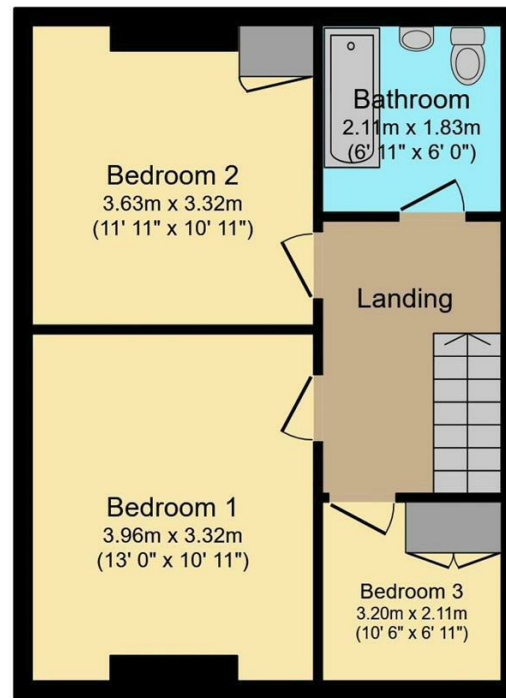

First Floor

Energy Efficiency Rating		Current	Potential
<i>Very energy efficient - lower running costs</i>			
(92 plus)	A		
(81-91)	B		
(69-80)	C		
(55-68)	D		
(39-54)	E		
(21-38)	F		
(1-20)	G		
<i>Not energy efficient - higher running costs</i>			
England & Wales		EU Directive 2002/91/EC	

Agents Note: Whilst every care has been taken to prepare these particulars, they are for guidance purposes only. All measurements are approximate and are for general guidance purposes only and whilst every care has been taken to ensure their accuracy, they should not be relied upon and potential buyers are advised to recheck the measurements.

williamsestates

Total floor area 87.0 m² (937 sq.ft.) approx

This plan is for illustration purposes only and may not be representative of the property. Plan not to scale. Powered by PropertyBox