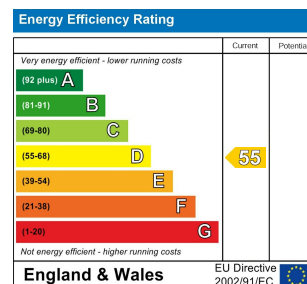

**1 Bed
Apartment - Studio
located in**

£850 PCM

briggs & mortimer
HYBRID

DIRECTIONS

CONTACT

20 Market Hill
Royston
SG89JG

E: sales@briggsandmortimer.co.uk
T: 01763242626
<https://www.briggsandmortimer.co.uk/>