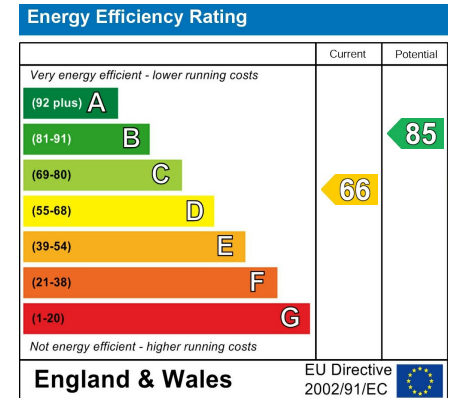

Energy Efficiency Graph

Viewing

Please contact our Bath Stone Property Office on 01225422224 if you wish to arrange a viewing appointment for this property or require further information.

These particulars, whilst believed to be accurate are set out as a general outline only for guidance and do not constitute any part of an offer or contract. Intending purchasers should not rely on them as statements of representation of fact, but must satisfy themselves by inspection or otherwise as to their accuracy. No person in this firm's employment has the authority to make or give any representation or warranty in respect of the property.