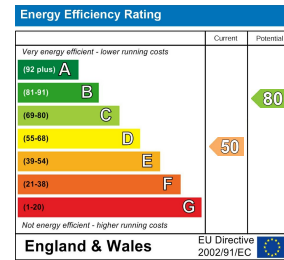

Energy Efficiency Graph

These particulars, whilst believed to be accurate are set out as a general outline only for guidance and do not constitute any part of an offer or contract. Intending purchasers should not rely on them as statements of representation of fact, but must satisfy themselves by inspection or otherwise as to their accuracy. No person in this firm's employment has the authority to make or give any representation or warranty in respect of the property.