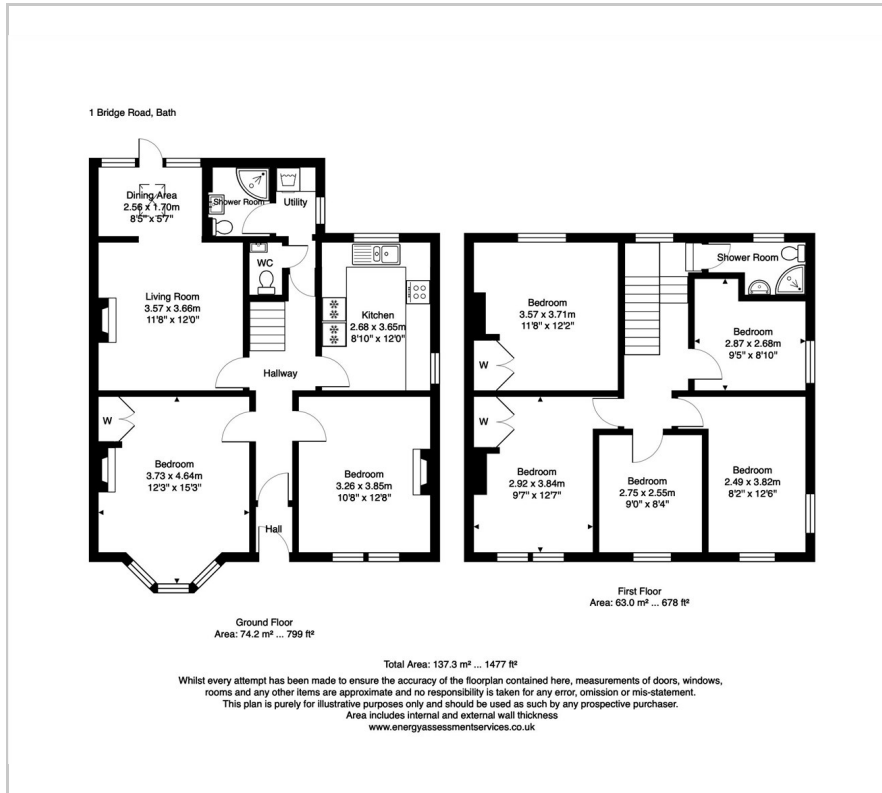

Floor Plan

Area Map

Energy Efficiency Graph

These particulars, whilst believed to be accurate are set out as a general outline only for guidance and do not constitute any part of an offer or contract. Intending purchasers should not rely on them as statements of representation of fact, but must satisfy themselves by inspection or otherwise as to their accuracy. No person in this firm's employment has the authority to make or give any representation or warranty in respect of the property.