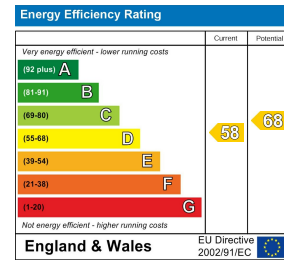

Energy Efficiency Graph

These particulars, whilst believed to be accurate are set out as a general outline only for guidance and do not constitute any part of an offer or contract. Intending purchasers should not rely on them as statements of representation of fact, but must satisfy themselves by inspection or otherwise as to their accuracy. No person in this firm's employment has the authority to make or give any representation or warranty in respect of the property.