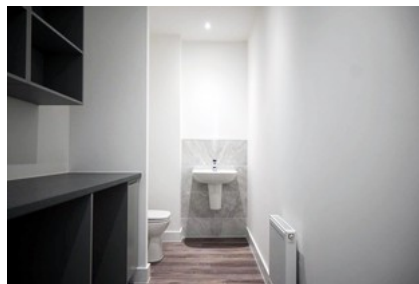

Westhoughton Bolton

- ✓ New Build
- ✓ 3 Bedrooms
- ✓ Walk In Wardrobe
- ✓ En-suite
- ✓ 5% Deposit Paid
- ✓ Parking For 2 Vehicles

Fixed Price **£308,000**

Bedroom 3 Bathroom 2 Reception 1