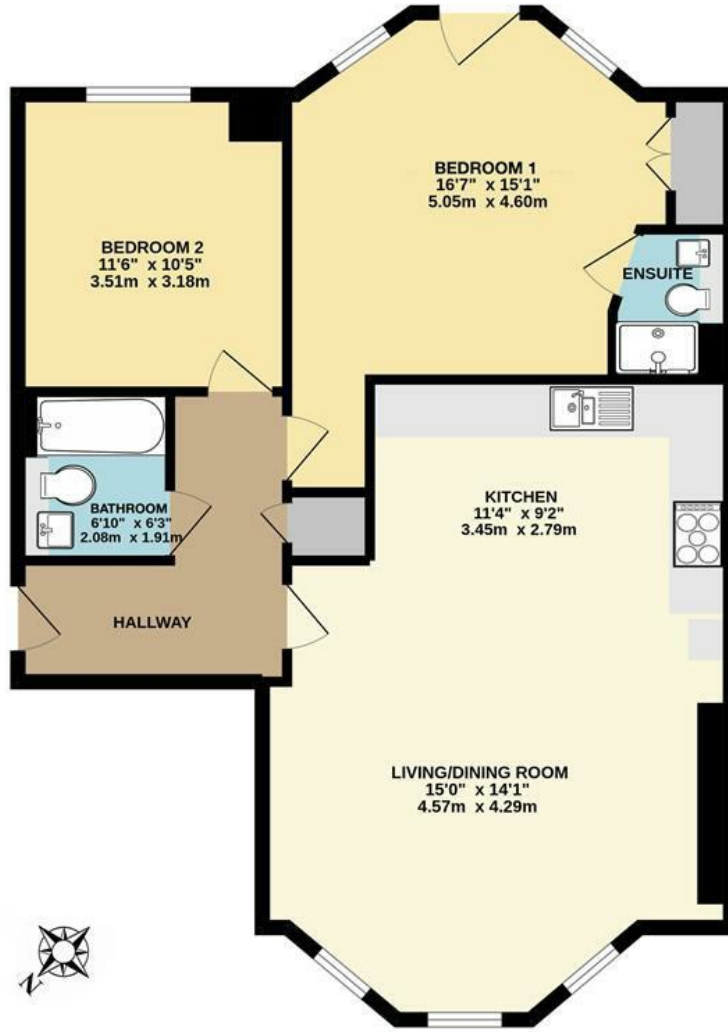

## Langley Road

Surbiton, KT6 6BA

Guide Price £550,000

This fabulous lower ground floor apartment is part of the stunning Longwood House development built in 2014. Featuring two large bedrooms, one with an En-suite featuring a large shower, vanity unit. This room has direct access to patio entertaining area leading to the spacious and private communal gardens.

Large open plan living room featuring sash windows fitted with shutters. Newly re-styled fully fitted Kitchen, with high end appliances. Both Bathrooms have also been fitted with high quality fixtures and fittings. Located in the desirable Langley Road, walking distance to the station, town and highly rated schools. Spoilt for choice with a wide variety of local restaurants. Set back from the road, this apartment offers a private and relaxed lifestyle living set amongst tree lined gardens definitely not to be missed. Council Tax Band D. Lease 116 years remaining

- Stunning Large Apartment
- 2 Double Bedrooms
- Open Plan Living
- Communal Private Gardens
- Off Street Parking
- Built in 2014
- 2 Bathrooms
- Fully Fitted Kitchen
- Sash Windows
- Remaining Lease 116 years

# Floor Plan

LOWER GROUND FLOOR FLAT

LANGLEY ROAD, SURBITON

INTERNAL FLOOR AREA (APPROX.) 836 sq ft/ 77.5 sq m

Whilst every attempt has been made to ensure the accuracy of this floor plan, measurement of doors, windows, rooms and any other items are approximate and no responsibility is taken for any error, omission or mis-statement. Made with Metropix © 2022.