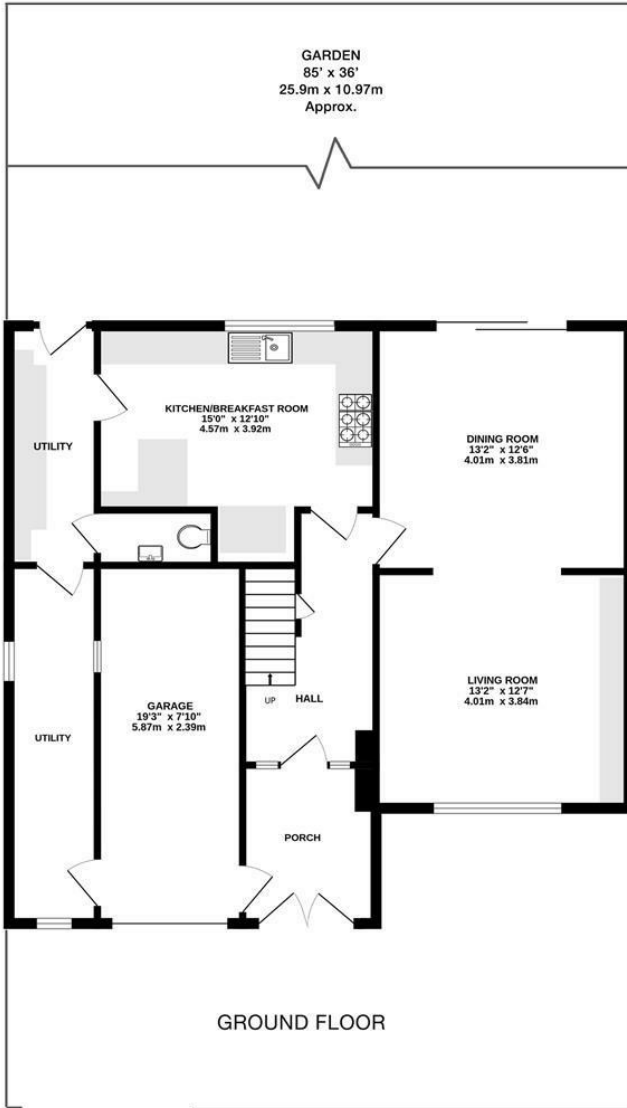

HJC

HIGHER VALUES

Thistledene

Thames Ditton, KT7 0YW

£999,950

Thistledene has long been a popular location for families looking to be in a quiet central location within catchment area for outstanding local schools and a short walk to rail links into London Waterloo. This semi-detached home is excellently presented has been well maintained and loved for almost five decades by the current owners. Downstairs is an eat-in kitchen, which has been extended to the side to provide ample utility space, a large double aspect sunny reception room with doors to the beautifully planted 85ft mature garden and an integrated garage. Upstairs is the family bathroom and 3 bedrooms, with built-in wardrobes/storage and all double in size – in particular the principle bedroom is impressive in proportions. Further attributes include a large boarded loft (fit for conversion, STPP), pretty front garden and off-street parking.

- Semi-detached family home
- Double aspect through lounge
- Downstairs WC
- Plenty of built-in storage
- Integrated garage
- Three double bedrooms
- Large utility area
- Kitchen/breakfast room
- Beautiful front and rear gardens
- Scope to extend (STPP)

Floor Plan

THISTLEDENE, THAMES DITTON INTERNAL FLOOR AREA (APPROX.) 1675 sq ft/155.6 sq m

Whilst every attempt has been made to ensure the accuracy of this floor plan, measurement of doors, windows, rooms and any other items are approximate and no responsibility is taken for any error, omission or mis-statement. Made with Metropix © 2023.