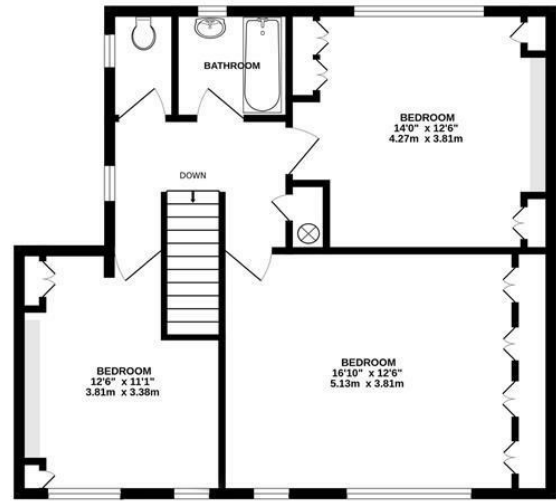

HJC

HIGHER VALUES

Thistledene

Thames Ditton, KT7 0YW

£999,950

Thistledene has long been a popular location for families looking to be in a quiet central location within catchment area for outstanding local schools and a short walk to rail links into London Waterloo. This semi-detached home is excellently presented has been well maintained and loved for almost five decades by the current owners. Downstairs is an eat-in kitchen, which has been extended to the side to provide ample utility space, a large double aspect sunny reception room with doors to the beautifully planted 85ft mature garden and an integrated garage. Upstairs is the family bathroom and 3 bedrooms, with built-in wardrobes/storage and all double in size – in particular the principle bedroom is impressive in proportions. Further attributes include a large boarded loft (fit for conversion, STPP), pretty front garden and off-street parking.

- Semi-detached family home
- Double aspect through lounge
- Downstairs WC
- Plenty of built-in storage
- Integrated garage
- Three double bedrooms
- Large utility area
- Kitchen/breakfast room
- Beautiful front and rear gardens
- Scope to extend (STPP)

Floor Plan

THISTLEDENE, THAMES DITTON INTERNAL FLOOR AREA (APPROX.) 1675 sq ft/155.6 sq m

Whilst every attempt has been made to ensure the accuracy of this floor plan, measurement of doors, windows, rooms and any other items are approximate and no responsibility is taken for any error, omission or mis-statement. Made with Metropix © 2023.