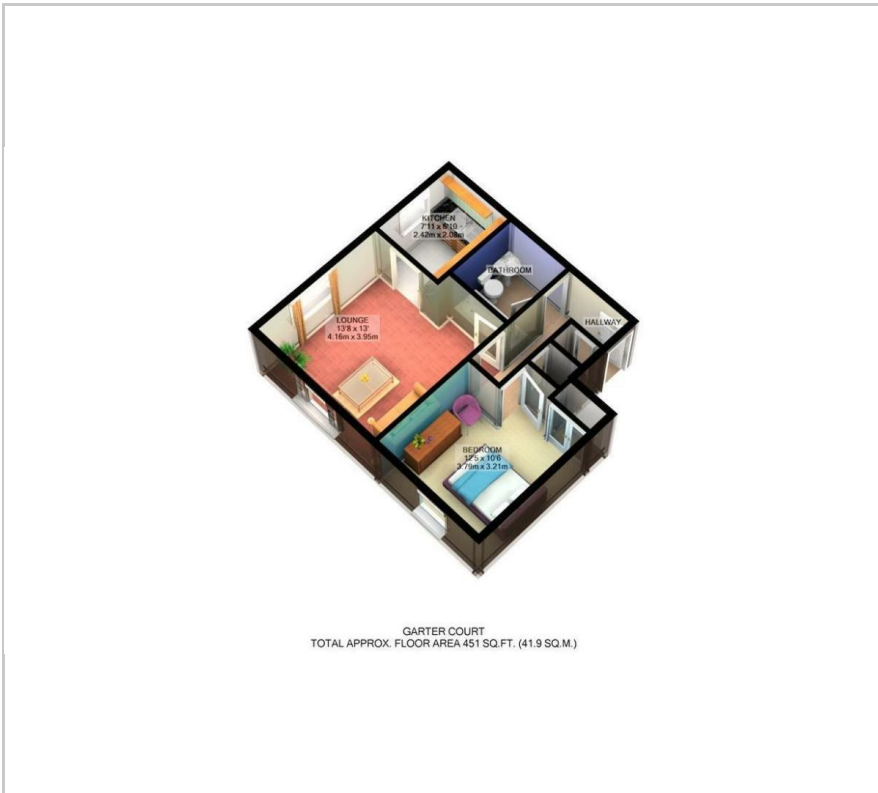

Floor Plan

Area Map

Energy Efficiency Graph

These particulars, whilst believed to be accurate are set out as a general outline only for guidance and do not constitute any part of an offer or contract. Intending purchasers should not rely on them as statements of representation of fact, but must satisfy themselves by inspection or otherwise as to their accuracy. No person in this firm's employment has the authority to make or give any representation or warranty in respect of the property.