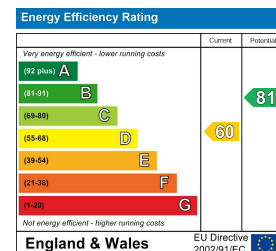

Viewing

Please contact our Crowborough Office on 01892 280435 if you wish to arrange a viewing appointment for this property or require further information.

Energy Efficiency Graph

These particulars, whilst believed to be accurate are set out as a general outline only for guidance and do not constitute any part of an offer or contract. Intending purchasers should not rely on them as statements of representation of fact, but must satisfy themselves by inspection or otherwise as to their accuracy. No person in this firm's employment has the authority to make or give any representation or warranty in respect of the property.