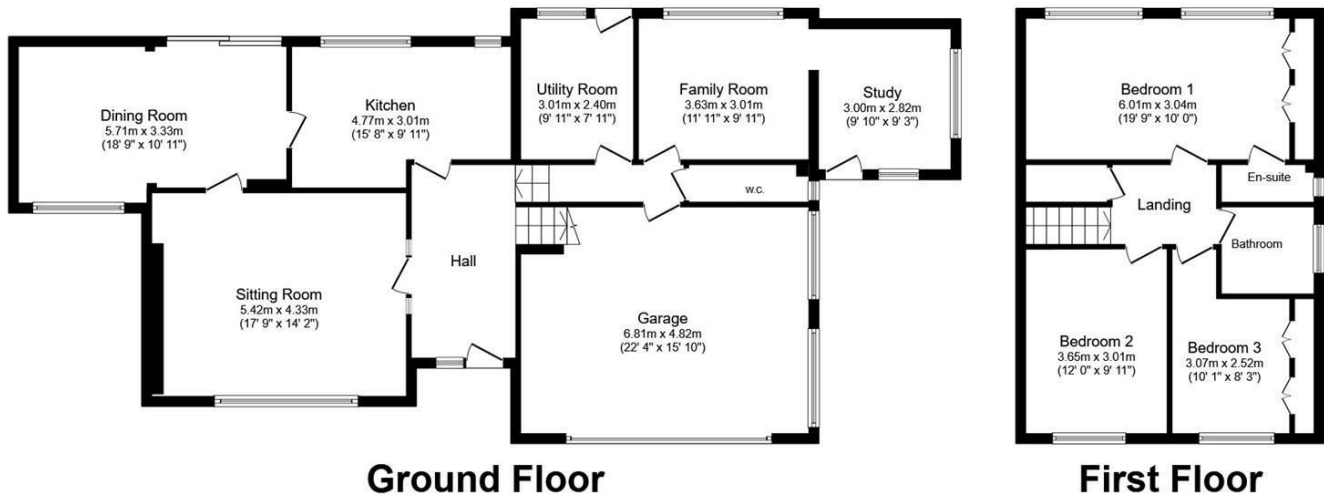

Terrain Map

Floor Plan

Ground Floor

First Floor

Total floor area 183.2 sq.m. (1,972 sq.ft.) approx

This floor plan is for illustrative purposes only. It is not drawn to scale. Any measurements, floor areas (including any total floor area), openings and orientation are approximate. No details are guaranteed, they cannot be relied upon for any purpose and they do not form part of any agreement. No liability is taken for any error, omission or misstatement. A party must rely upon its own inspection(s).
Powered by www.focalagent.com