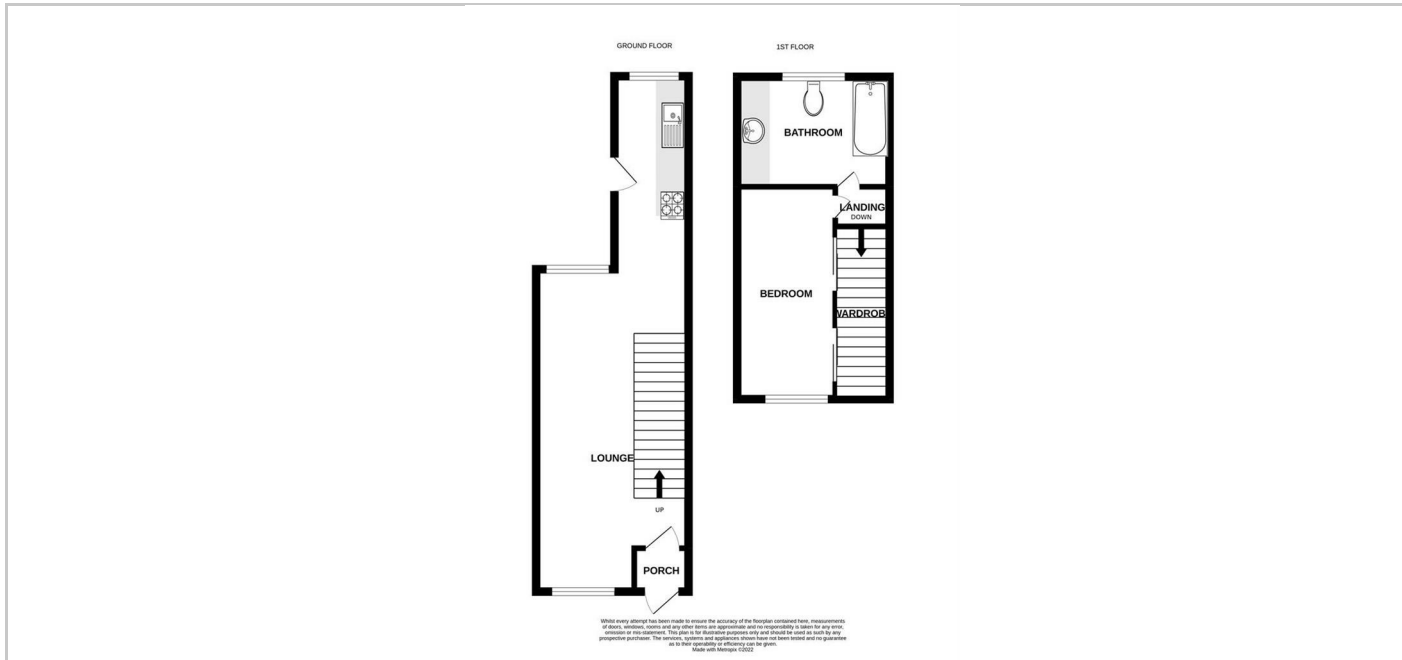

THE PROPERTY

This one bedroom end of terraced house offers an open plan kitchen living/dining area, upstairs is a fitted bathroom suite and a good size bedroom with built in storage, to the rear of the property is a good size private garden. With great access to local amenities and not too far from the train station, this property would be perfect for a professional occupant / couple. For further information or to arrange an internal viewing, please contact the Lawson Rose office today.

Council tax - A

EPC - D

SITUATION

Directions