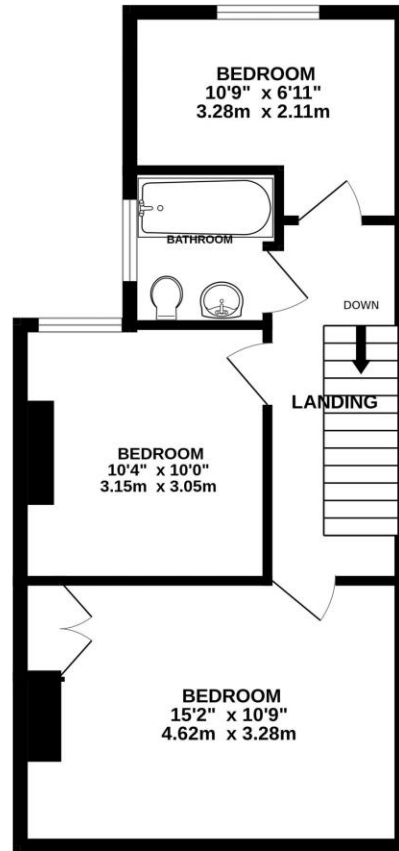

Score	Energy rating	Current	Potential
92+	A		
81-91	B		
69-80	C		78 C
55-68	D		
39-54	E	50 E	
21-38	F		
1-20	G		

Please note that none of the services or appliances have been tested by Lawson Rose Estate Agents.