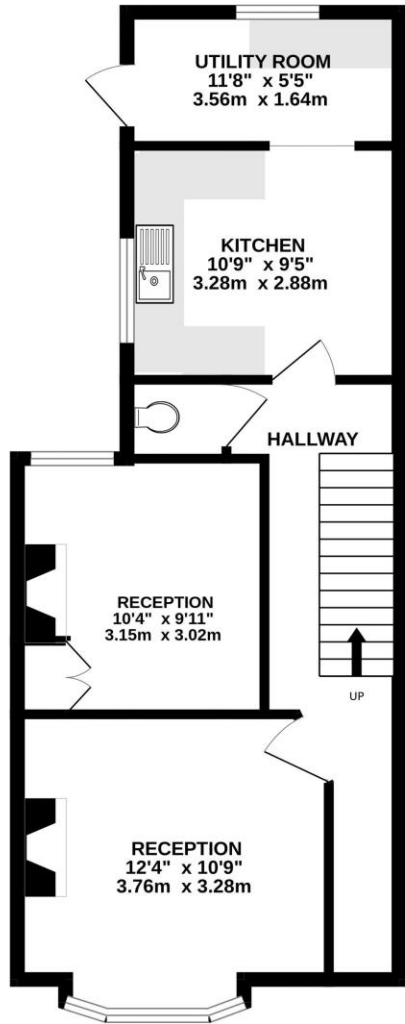

Score	Energy rating	Current	Potential
92+	A		
81-91	B		
69-80	C		78 C
55-68	D		
39-54	E	50 E	
21-38	F		
1-20	G		

Please note that none of the services or appliances have been tested by Lawson Rose Estate Agents.