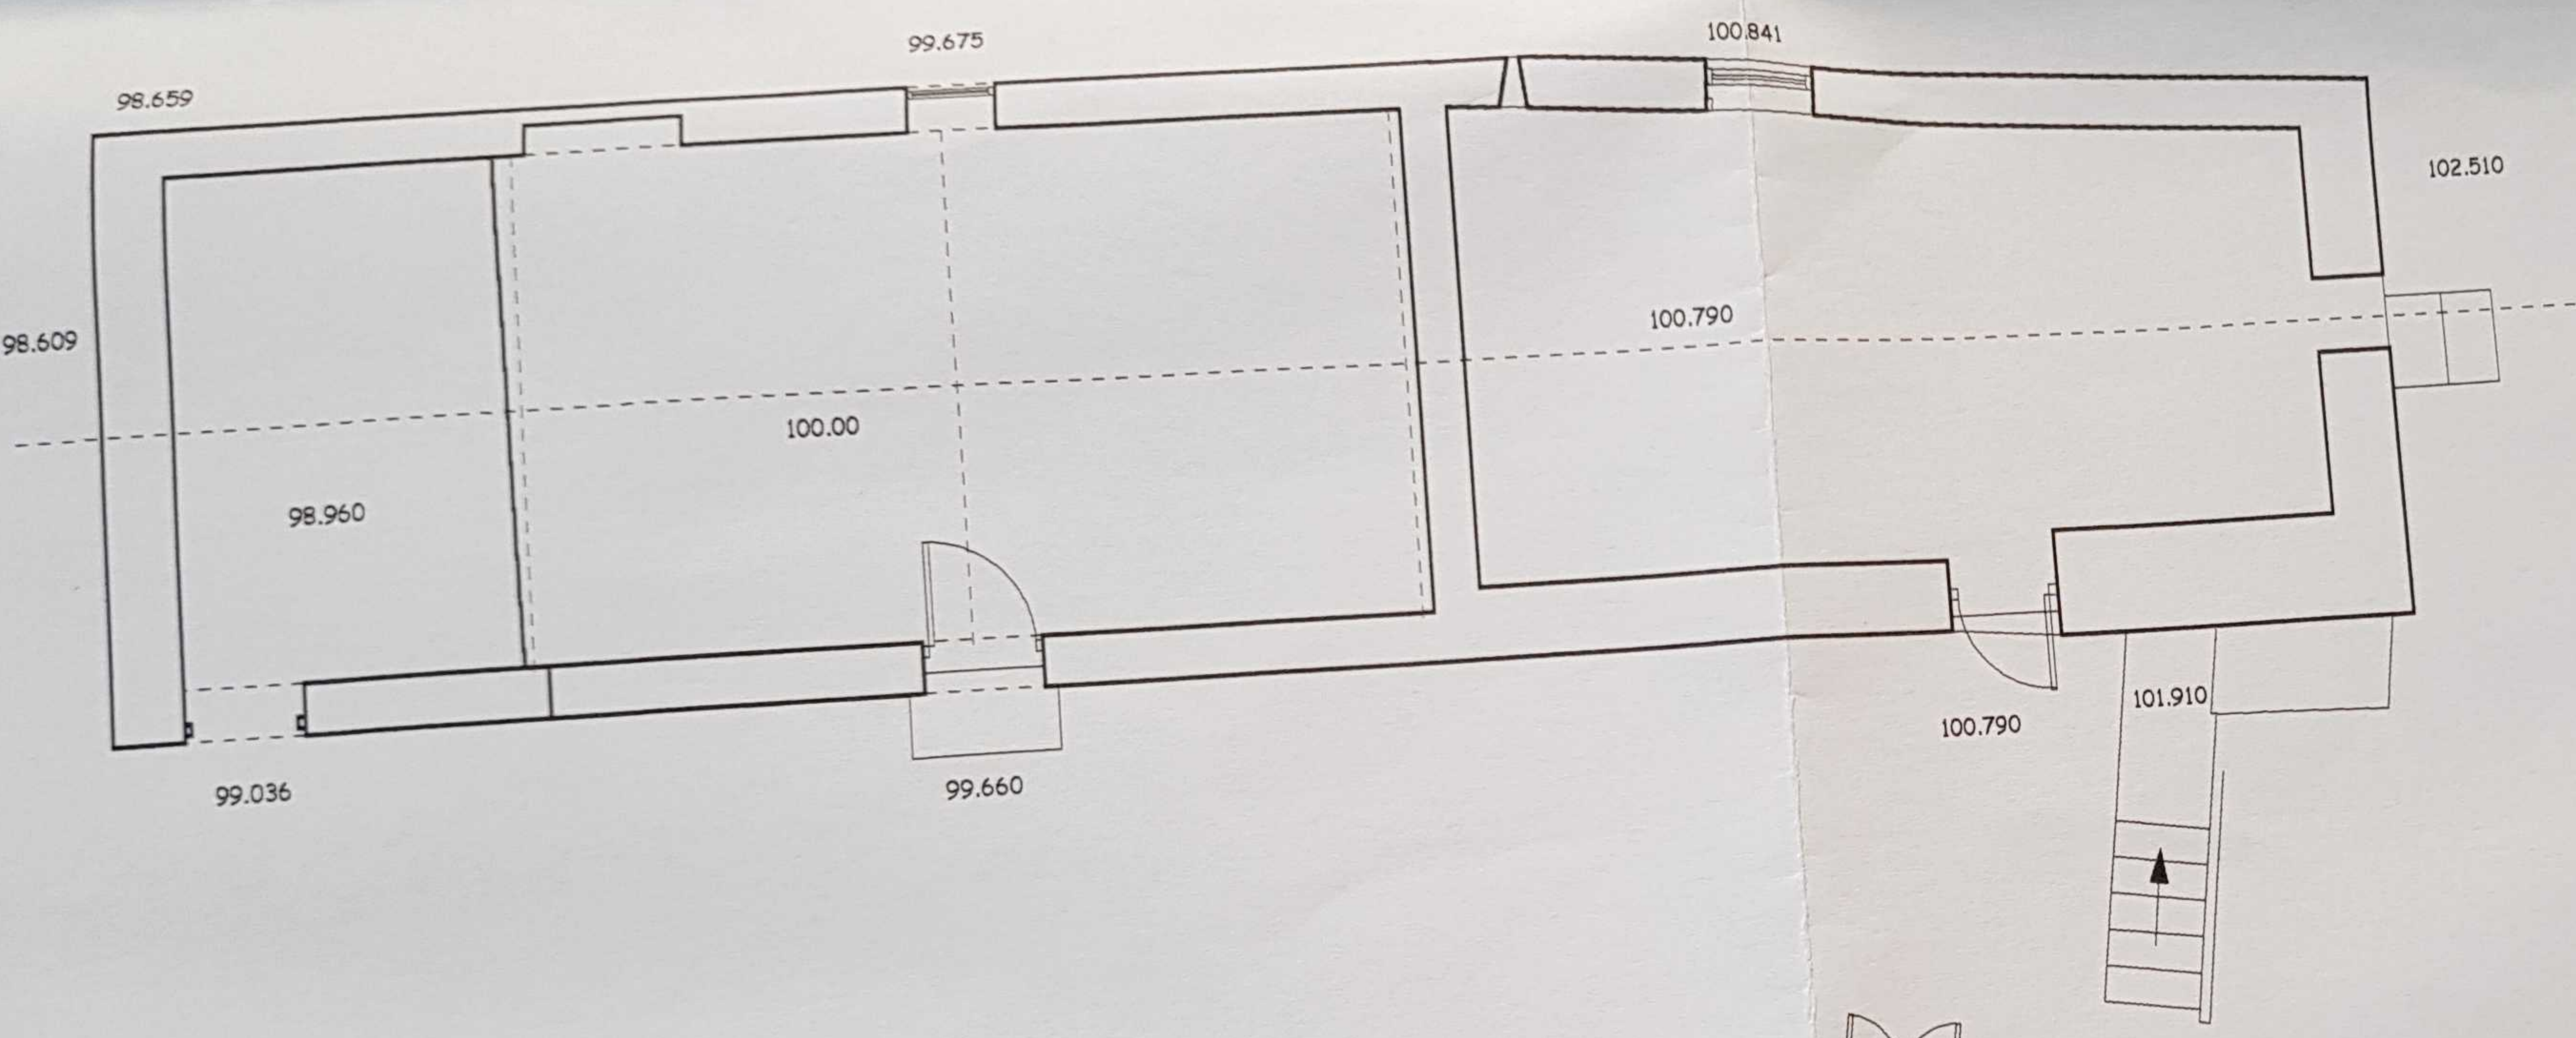

COWP
PENBACH
CARMART

FLOOR PLAN - EXISTING
SCALE 1:100