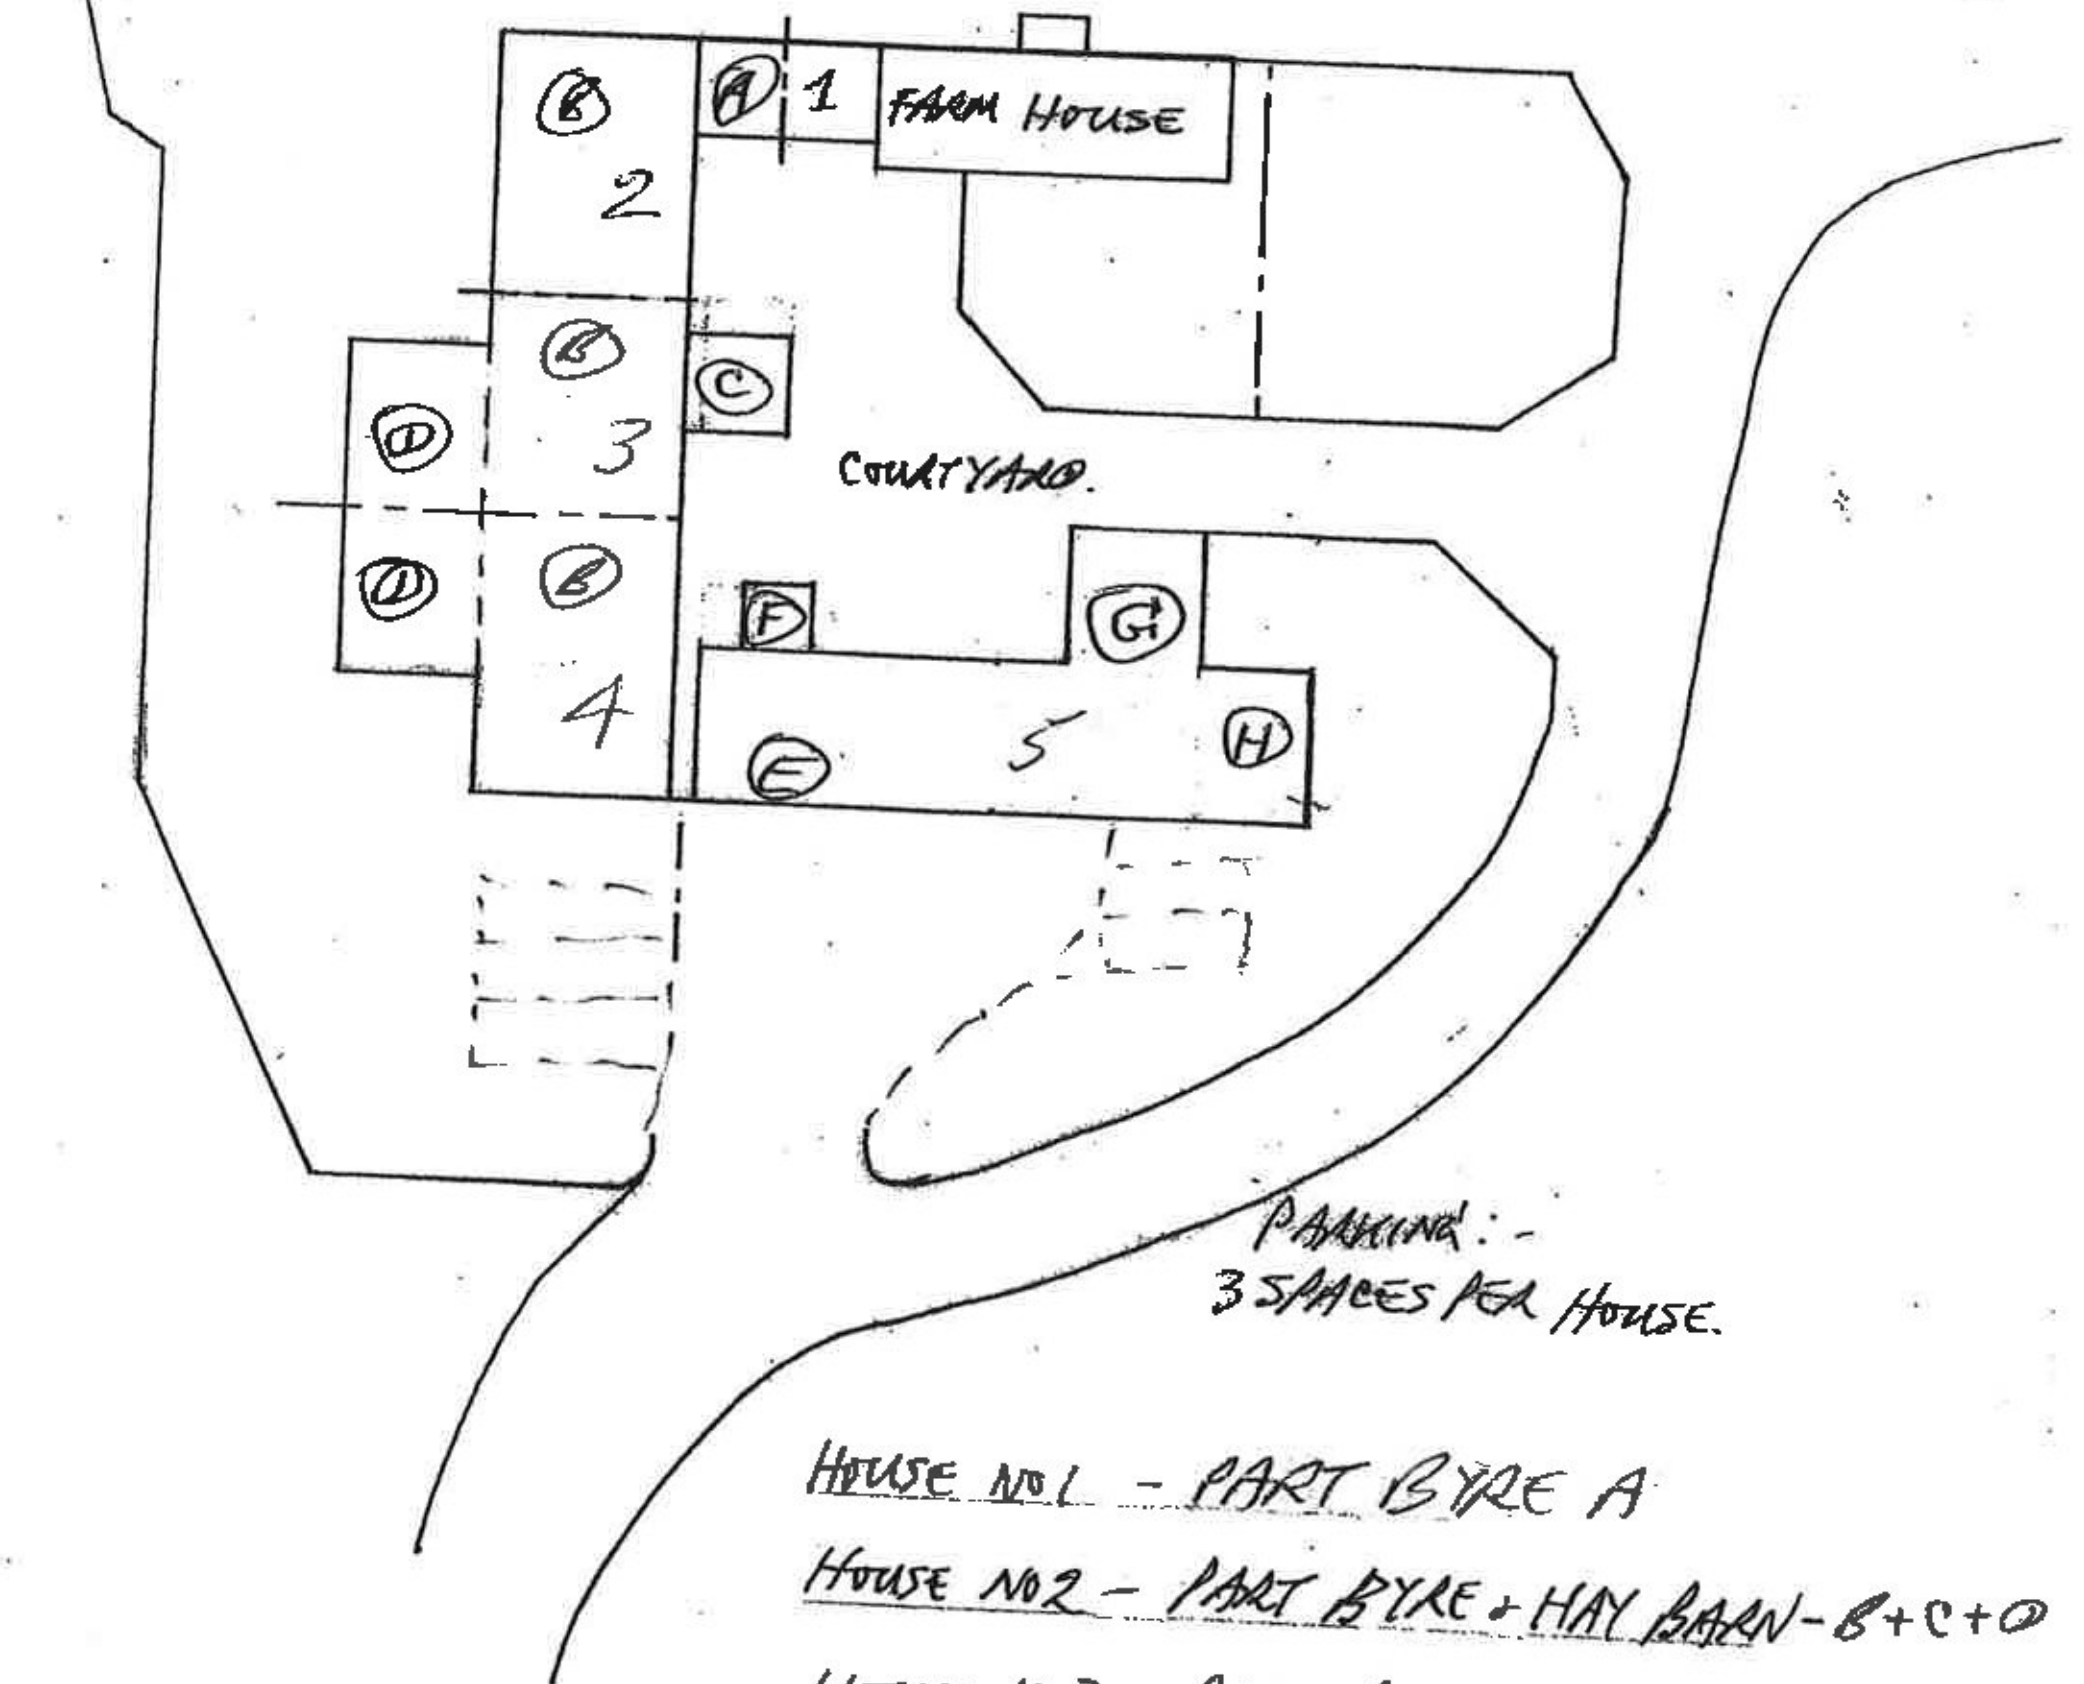

GREENSHIELD HOUSE FARM,
CARNWATH.

1:500

PROPOSED BOUNDARY

GARDENS

PARKING: -
3 SPACES PER HOUSE.

HOUSE NO 1 - PART BYRE A

HOUSE NO 2 - PART BYRE + HAY BARN - B + C + D

HOUSE NO 3 - PART BYRE + HAY BARN - B + D

HOUSE NO 4 - PART BYRE + BARN - B + D

HOUSE NO 5 - CART BARN + STABLES
E, G, + H.