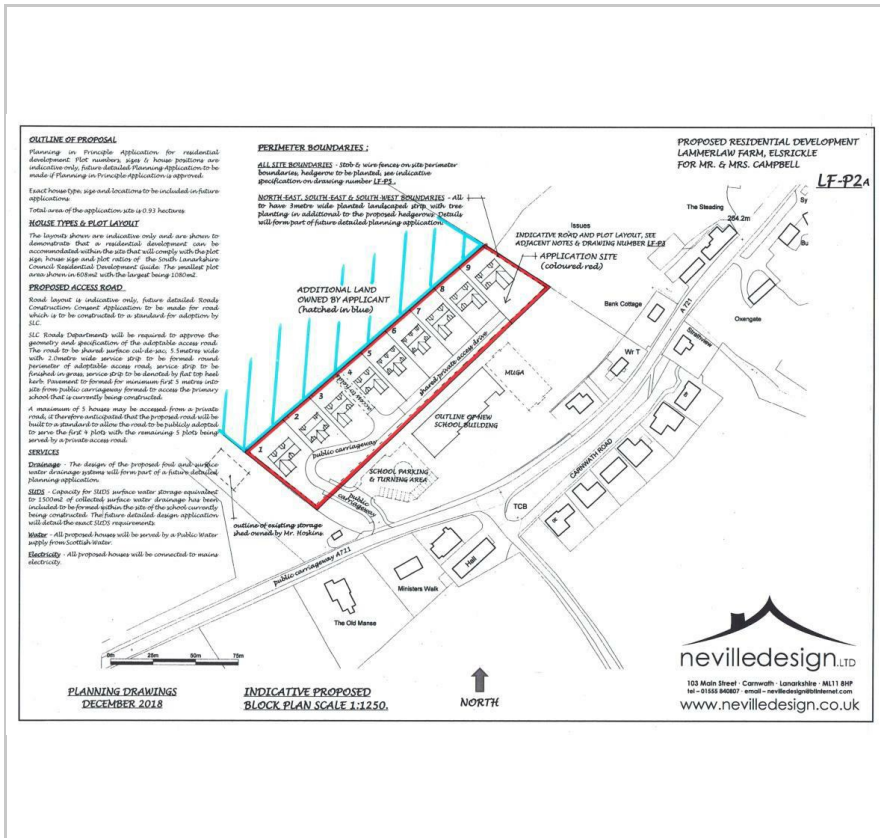

Energy Efficiency Graph