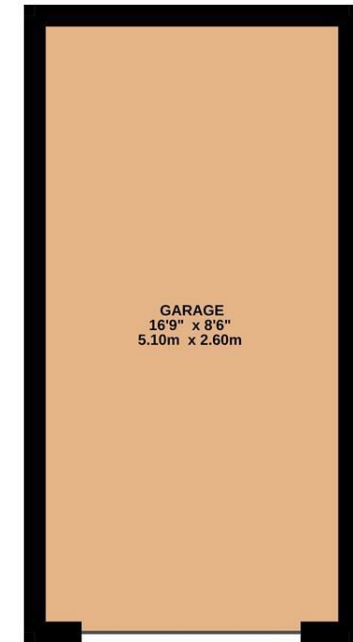

Floor Plan

GROUND FLOOR
143 sq.ft. (13.3 sq.m.) approx.

CPH Property Services
19 St.Thomas Street, Scarborough YO11 1DY
e.sales@cphproperty.co.uk | cphproperty.co.uk

NOTE: These particulars are intended only as a guide to prospective Purchasers to enable them to decide whether to make further enquiries with a view to taking up negotiations but they are otherwise not intended to be relied upon in any way for any purpose whatsoever and accordingly neither their accuracy nor the continued availability of the property is in any way guaranteed and they are furnished on the express understanding that neither the Agents nor the Vendors are to be or become under any liability or claim in respect of their contents. Any prospective Purchaser must satisfy himself by inspection or otherwise as to the correctness of the particulars contained. C132