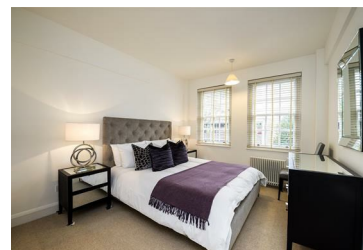

PROPERTYLINK

Your link to the perfect property

Fulham Road, London, SW3 6SH

£900 Per week

- Excellent location
- 11 minute walk to Gloucester Road
- Lifts
- Video entry
- 4 minute walk to South Kensington
- Communal Gardens
- Porter
- Students accepted