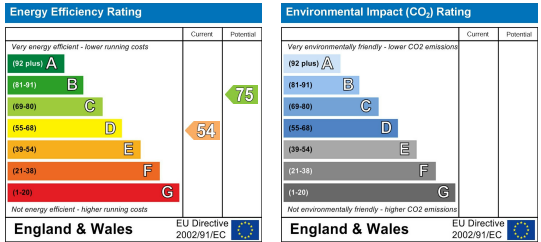

Energy Efficiency Graph

These particulars, whilst believed to be accurate are set out as a general outline only for guidance and do not constitute any part of an offer or contract. Intending purchasers should not rely on them as statements of representation of fact, but must satisfy themselves by inspection or otherwise as to their accuracy. No person in this firm's employment has the authority to make or give any representation or warranty in respect of the property.