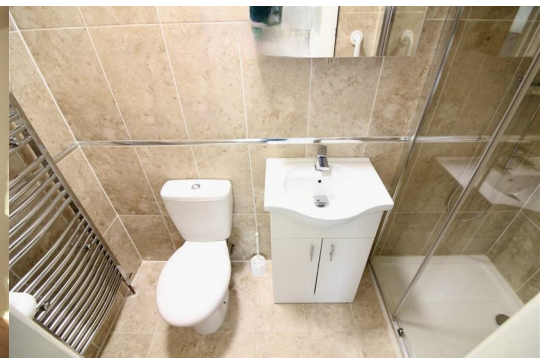

## Riverview Gardens

Twickenham, TW1 4RT

**£795 Per month**

**\*\*Including All Bills & Wifi\*\*** Huge double ensuite garden room to rent in the heart of Twickenham & Strawberry Hill. Suitable for a single person, fully furnished, private built in bathroom, wooden flooring, neutral decor, huge shared separate kitchen, doors onto small garden area. Ready to view now.