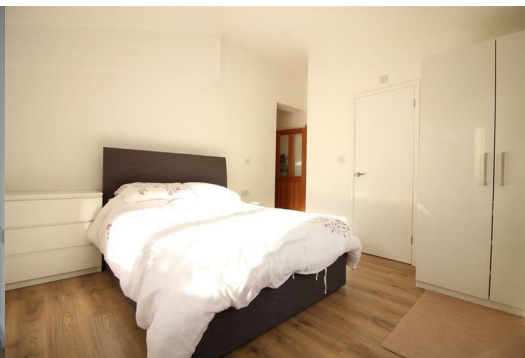

## Riverview Gardens

Twickenham, TW1 4RT

**£795 Per month**

**\*\*Including All Bills & Wifi\*\*** Huge double ensuite garden room to rent in the heart of Twickenham & Strawberry Hill. Suitable for a single person, fully furnished, private built in bathroom, wooden flooring, neutral decor, huge shared separate kitchen, doors onto small garden area. Ready to view now.