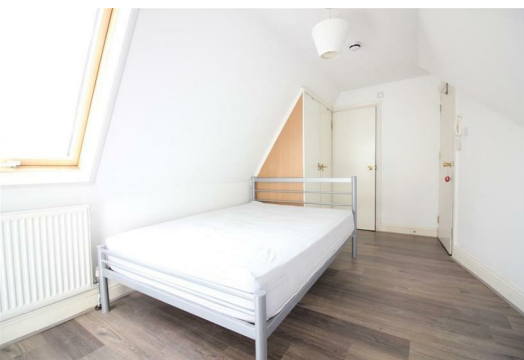

## Madeley Road

London, W5 2LH

**£800 Per month**

Recently redecorated, self contained studio flat in Ealing Broadway, just around the corner from the tube station and high street. Fully furnished, good storage space, a private built in bathroom suite and a private built in kitchen. Neutral decor and wooden flooring throughout. Including all utility bills, huge communal gardens and ready to view now.