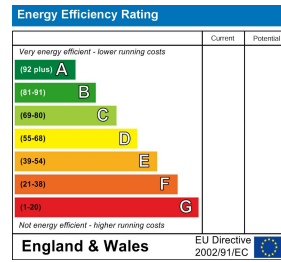

£1,400

Viewing

Floor Plan

Area Map

Energy Efficiency Graph

These particulars, whilst believed to be accurate are set out as a general outline only for guidance and do not constitute any part of an offer or contract. Intending purchasers should not rely on them as statements of representation of fact, but must satisfy themselves by inspection or otherwise as to their accuracy. No person in this firm's employment has the authority to make or give any representation or warranty in respect of the property.