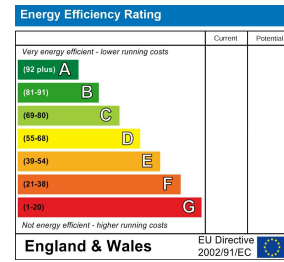

£1,800

Viewing

Floor Plan

Area Map

Energy Efficiency Graph

These particulars, whilst believed to be accurate are set out as a general outline only for guidance and do not constitute any part of an offer or contract. Intending purchasers should not rely on them as statements of representation of fact, but must satisfy themselves by inspection or otherwise as to their accuracy. No person in this firms employment has the authority to make or give any representation or warranty in respect of the property.