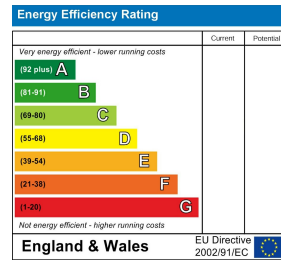

£1,700

Viewing

Floor Plan

Area Map

Energy Efficiency Graph

These particulars, whilst believed to be accurate are set out as a general outline only for guidance and do not constitute any part of an offer or contract. Intending purchasers should not rely on them as statements of representation of fact, but must satisfy themselves by inspection or otherwise as to their accuracy. No person in this firm's employment has the authority to make or give any representation or warranty in respect of the property.