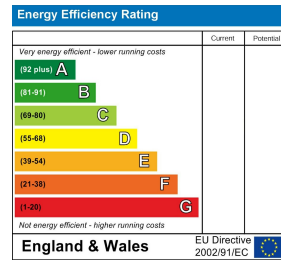

£1,200

Viewing

Floor Plan

Area Map

Energy Efficiency Graph

These particulars, whilst believed to be accurate are set out as a general outline only for guidance and do not constitute any part of an offer or contract. Intending purchasers should not rely on them as statements of representation of fact, but must satisfy themselves by inspection or otherwise as to their accuracy. No person in this firm's employment has the authority to make or give any representation or warranty in respect of the property.