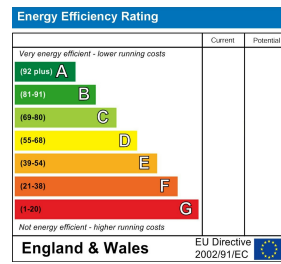

£2,500

Viewing

Floor Plan

Area Map

Energy Efficiency Graph

These particulars, whilst believed to be accurate are set out as a general outline only for guidance and do not constitute any part of an offer or contract. Intending purchasers should not rely on them as statements of representation of fact, but must satisfy themselves by inspection or otherwise as to their accuracy. No person in this firm's employment has the authority to make or give any representation or warranty in respect of the property.