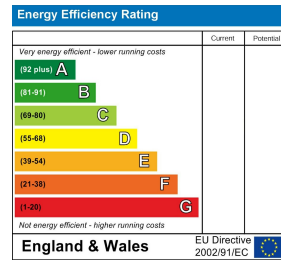

£2,000

Viewing

Floor Plan

Area Map

Energy Efficiency Graph

These particulars, whilst believed to be accurate are set out as a general outline only for guidance and do not constitute any part of an offer or contract. Intending purchasers should not rely on them as statements of representation of fact, but must satisfy themselves by inspection or otherwise as to their accuracy. No person in this firm's employment has the authority to make or give any representation or warranty in respect of the property.