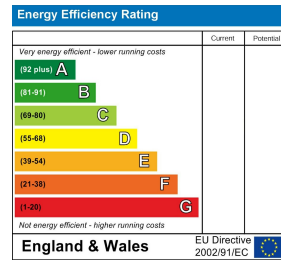

£2,500

Viewing

Floor Plan

Area Map

Energy Efficiency Graph

These particulars, whilst believed to be accurate are set out as a general outline only for guidance and do not constitute any part of an offer or contract. Intending purchasers should not rely on them as statements of representation of fact, but must satisfy themselves by inspection or otherwise as to their accuracy. No person in this firm's employment has the authority to make or give any representation or warranty in respect of the property.