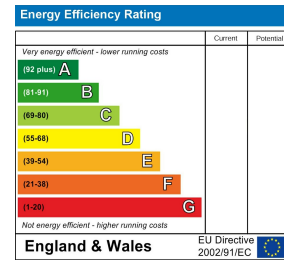

£1,900

Viewing

Floor Plan

Area Map

Energy Efficiency Graph

These particulars, whilst believed to be accurate are set out as a general outline only for guidance and do not constitute any part of an offer or contract. Intending purchasers should not rely on them as statements of representation of fact, but must satisfy themselves by inspection or otherwise as to their accuracy. No person in this firm's employment has the authority to make or give any representation or warranty in respect of the property.