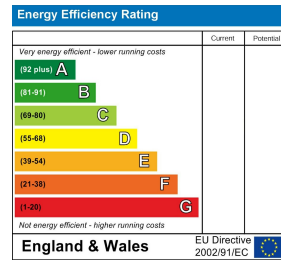

£1,750

Viewing

Floor Plan

Area Map

Energy Efficiency Graph

These particulars, whilst believed to be accurate are set out as a general outline only for guidance and do not constitute any part of an offer or contract. Intending purchasers should not rely on them as statements of representation of fact, but must satisfy themselves by inspection or otherwise as to their accuracy. No person in this firm's employment has the authority to make or give any representation or warranty in respect of the property.