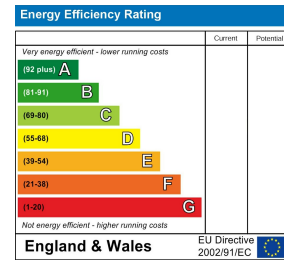

£1,600

Viewing

Floor Plan

Area Map

Energy Efficiency Graph

These particulars, whilst believed to be accurate are set out as a general outline only for guidance and do not constitute any part of an offer or contract. Intending purchasers should not rely on them as statements of representation of fact, but must satisfy themselves by inspection or otherwise as to their accuracy. No person in this firms employment has the authority to make or give any representation or warranty in respect of the property.