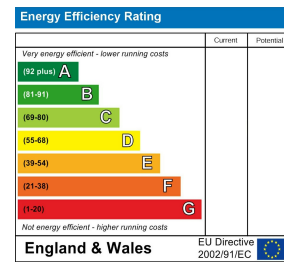

£1,350

Viewing

Floor Plan

Area Map

Energy Efficiency Graph

These particulars, whilst believed to be accurate are set out as a general outline only for guidance and do not constitute any part of an offer or contract. Intending purchasers should not rely on them as statements of representation of fact, but must satisfy themselves by inspection or otherwise as to their accuracy. No person in this firm's employment has the authority to make or give any representation or warranty in respect of the property.