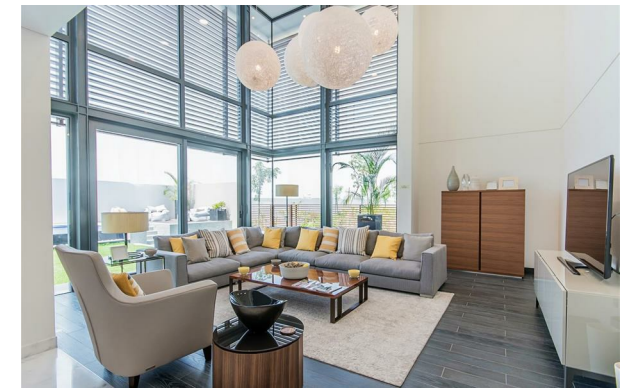

DURDEN & HUNT

INTERNATIONAL

Forest Villa's Dubai,

Prices From £2,244,000

- Spacious 4 & 5 Bedrooms Villa's
- Landscaped Garden
- Private Lift
- Maid's Room
- Forest Inspired Views
- Swimming Pool
- Wooden Decks