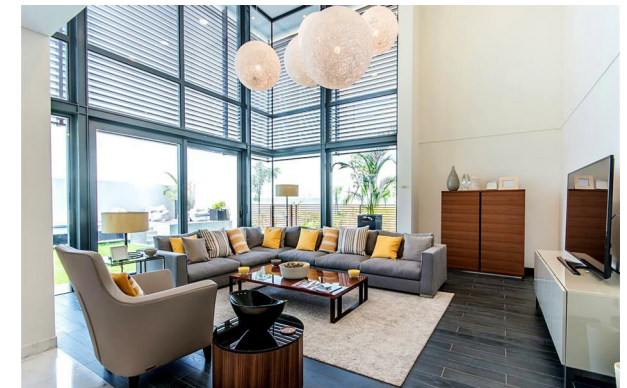

DURDEN & HUNT

INTERNATIONAL

Water Canal Villas, Dubai,

Asking Price £8,750,000

- 6 Bedroom Bespoke Villa
- Private Pool
- Home Theatre
- Fully Customizable Layouts
- Canal Front
- Stunning Views
- Private Lift
- Privacy Assured
- Landscaped Courtyard
- Private Gym