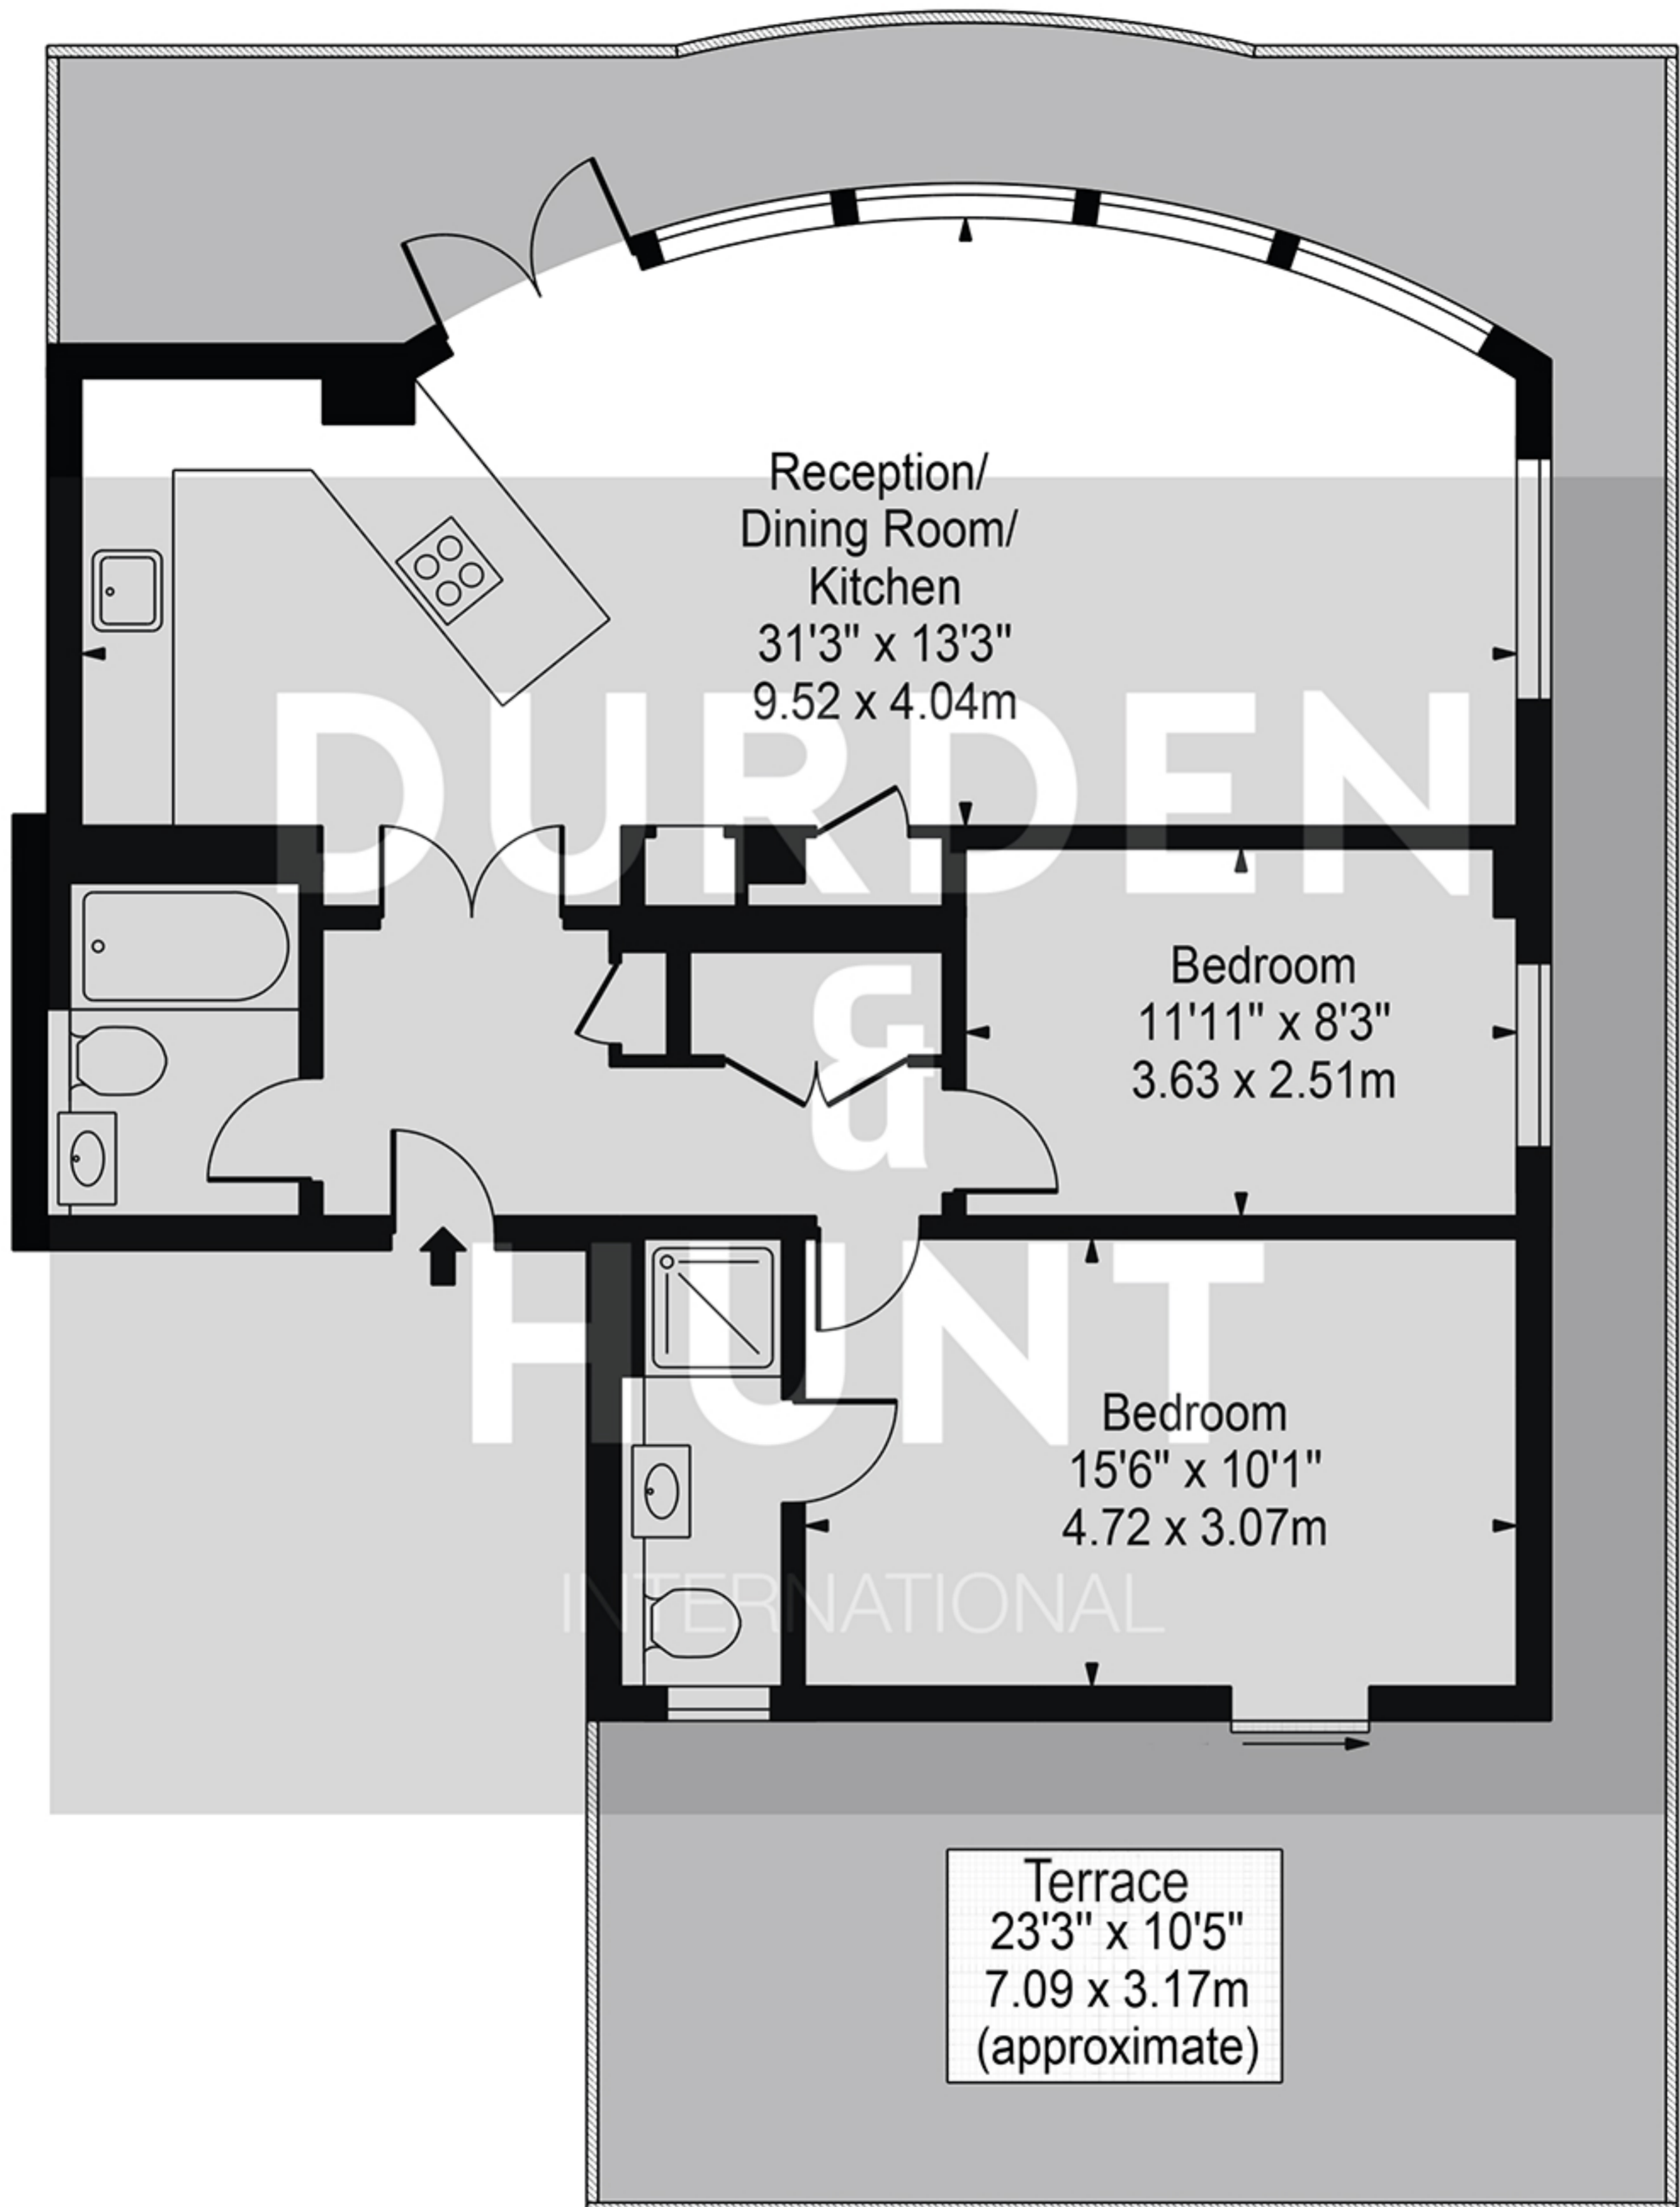

Marshgate House

Approx. Gross Internal Area 831 Sq Ft - 77.20 Sq M

Fifth Floor

For Illustration Purposes Only - Not To Scale

This floor plan should be used as a general outline for guidance only and does not constitute in whole or in part an offer or contract. Any intending purchaser or lessee should satisfy themselves by inspection, searches, enquiries and full survey as to the correctness of each statement. Any areas, measurements or distances quoted are approximate and should not be used to value a property or be the basis of any sale or let.