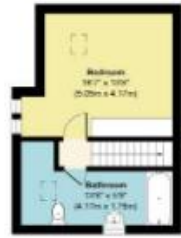

First Floor  
Approximate Floor Area  
254 sq. ft.  
(23.59 sq. m)

First Floor  
Approximate Floor Area  
278 sq. ft.  
(25.11 sq. m)

**Approx. Gross Internal Floor Area 9404 sq. ft / 873.65 sq. m (Including Annex)**

Illustration for identification purposes only, measurements are approximate, not to scale.