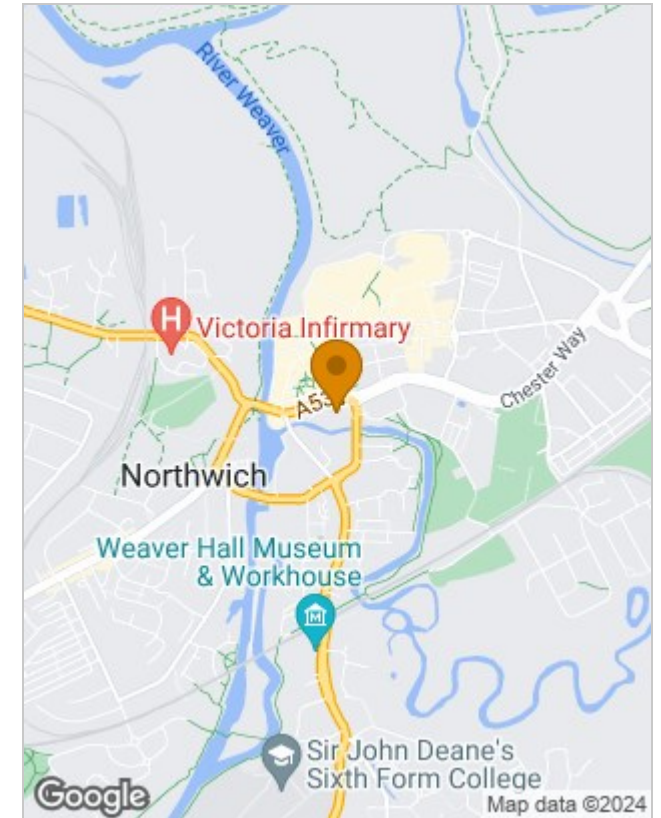

Location Map