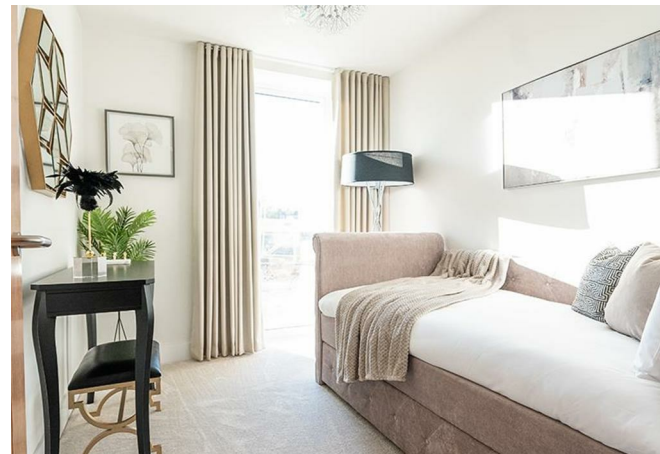

£210,000

Apartment 12 Watling Street

Northwich, CW9 5ET

- EXCLUSIVE RETIREMENT LIVING APARTMENTS FOR THE OVER 55's
- WET ROOM BATHROOMS
- ON-SITE BISTRO AND LANDSCAPED GARDENS
- COMMUNAL WI FI
- MODERN TWO BEDROOM APARTMENTS
- INTEGRATED APPLIANCES
- CAR PARKING ON SITE
- BUY OUTRIGHT

OUTRIGHT 100% PURCHASE VINCENT JAMES ESTATE AGENTS are pleased to bring to the market this superb development located within walking distance of Northwich Town Centre. Waters Cross offers a range of stylish 1 and 2 bedroom apartments for the over 55's, available for Outright Sale, Shared Ownership and rent to Buy. Situated in an enviable location along the banks of the River Dane and within walking distance of the town centre. These stylish apartments are fitted to high high specification with integrated appliances and a walk in wet room.

In Brief

Hallway

Kitchen /Lounge

Bathroom

Bedroom/s

Local Transport

Northwich