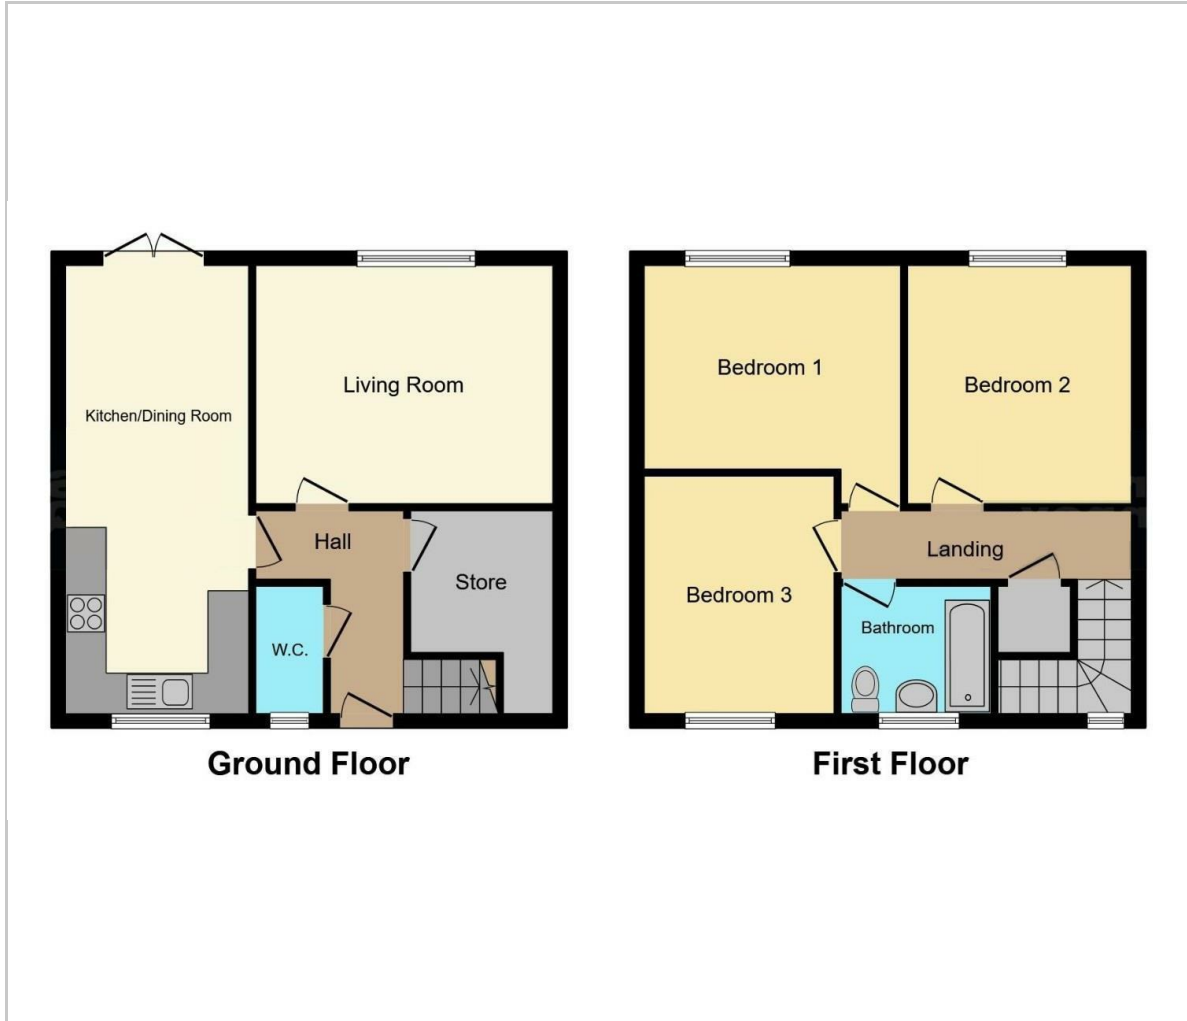

A spacious three bedroom FREEHOLD property offered with no forward chain in Orton,

This large end terrace home features a 21 FT Kitchen-Diner, with three independent double bedrooms and a re-fitted bathroom.

Cloakroom

Large Store Room

Lounge

14'2" x 11'6" (4.32m x 3.51m)

Kitchen-Diner

21'6" x 9'1" (6.55m x 2.77m)

1st Floor Landing

Bedroom One

12'9" x 11'7" (3.89m x 3.53m)

Bedroom Two

11'7" x 10'6" (3.53m x 3.20m)

Bedroom Three

11'5" x 9'10" (3.48m x 3.00m)

Bathroom

Private Rear Garden

Floor Plan