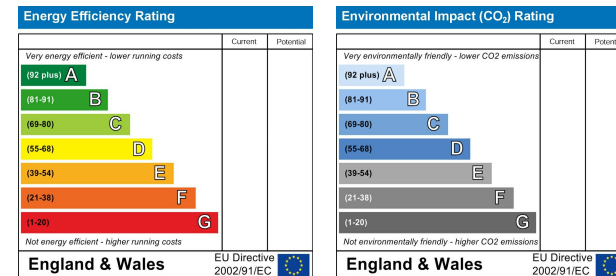

Energy Efficiency Graph

These particulars, whilst believed to be accurate are set out as a general outline only for guidance and do not constitute any part of an offer or contract. Intending purchasers should not rely on them as statements of representation of fact, but must satisfy themselves by inspection or otherwise as to their accuracy. No person in this firm's employment has the authority to make or give any representation or warranty in respect of the property.

19 Broadway, Yaxley, Peterborough, Cambridgeshire, PE7 3EE
Tel: 01733 639101 Email: enquiries@wish2sell.co.uk <https://www.wish2sell.co.uk>