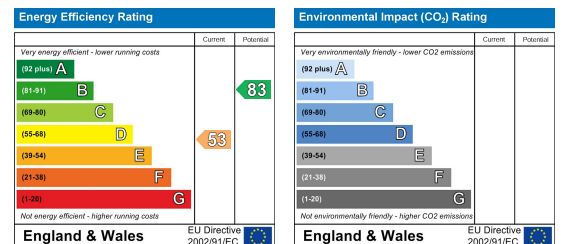

Hybrid Map

Terrain Map

Floor Plan

Viewing

Please contact our Aquarius Homes Office on 01225 840007 if you wish to arrange a viewing appointment for this property or require further information.

Energy Efficiency Graph