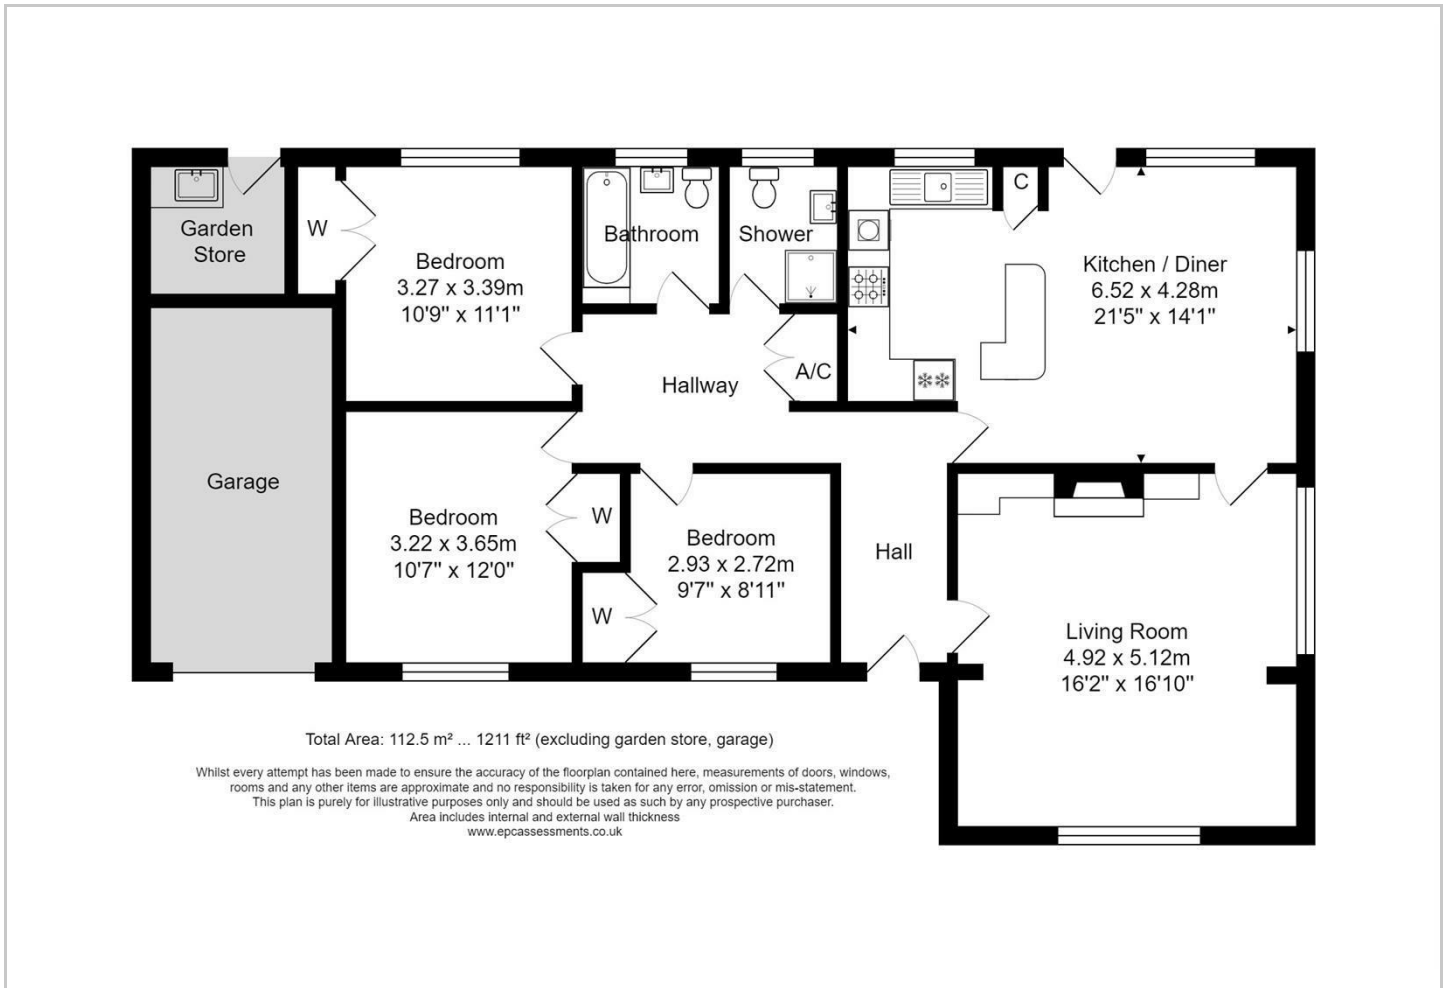

Floor Plan

Viewing

Please contact our Aquarius Homes Office on 01225 840007 if you wish to arrange a viewing appointment for this property or require further information.