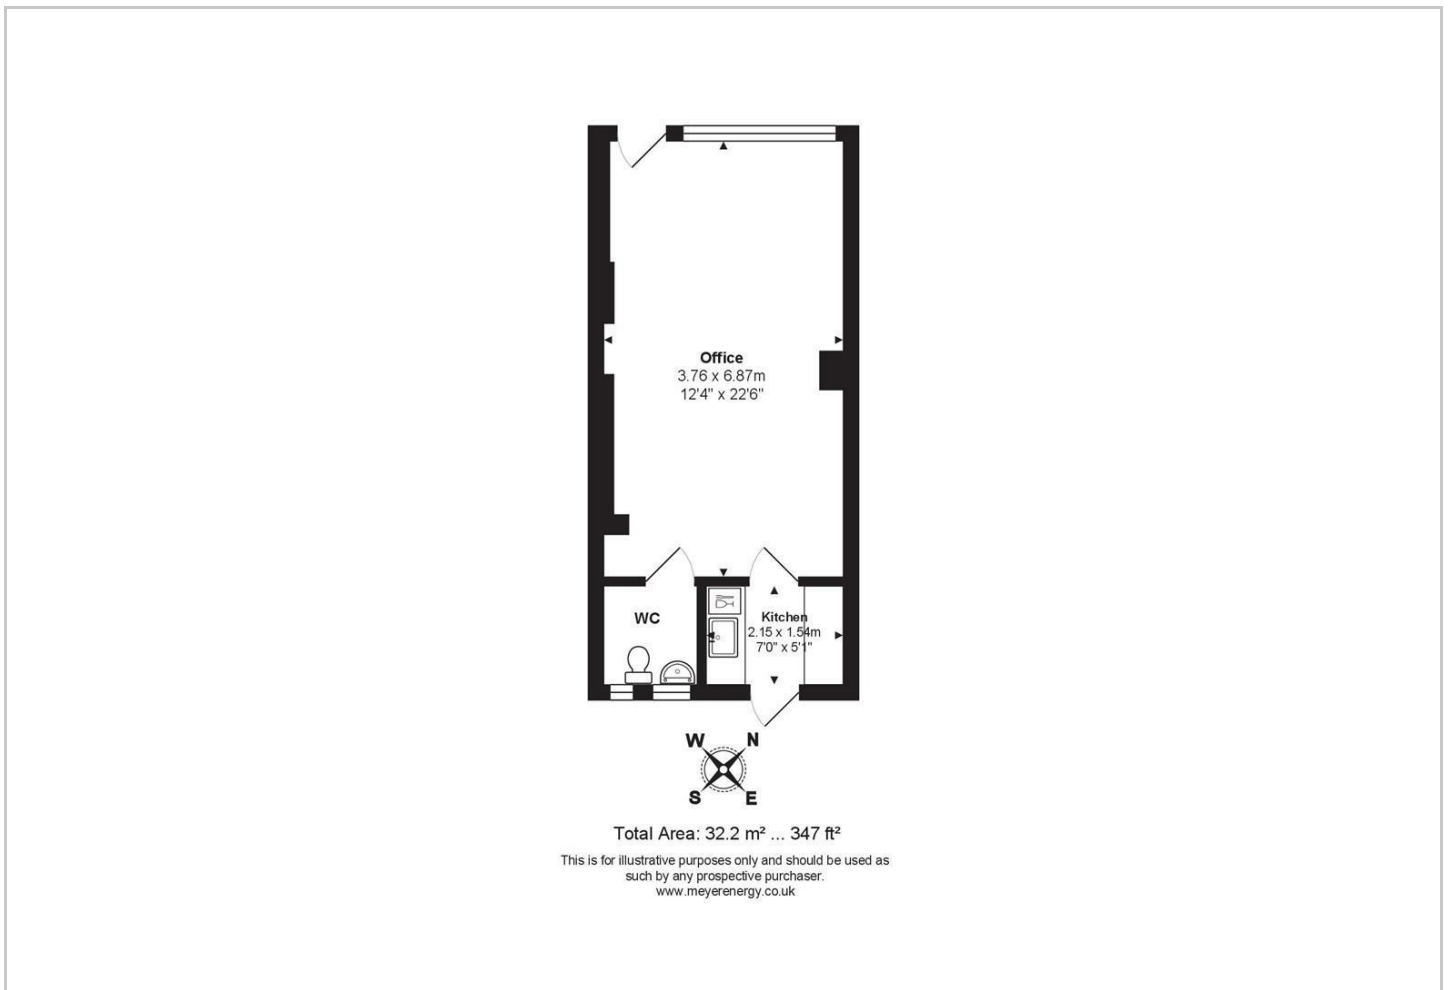

Floor Plan

Viewing

Please contact our Aquarius Homes Office on 01225 840007 if you wish to arrange a viewing appointment for this property or require further information.