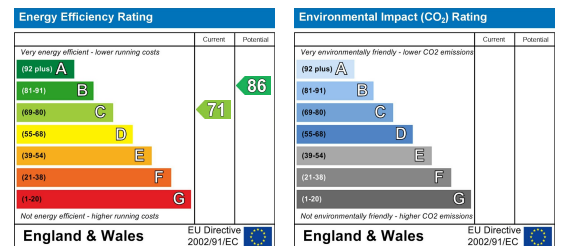

Terrain Map

Floor Plan

Viewing

Please contact our Aquarius Homes Office on 01225 840007 if you wish to arrange a viewing appointment for this property or require further information.

Energy Efficiency Graph