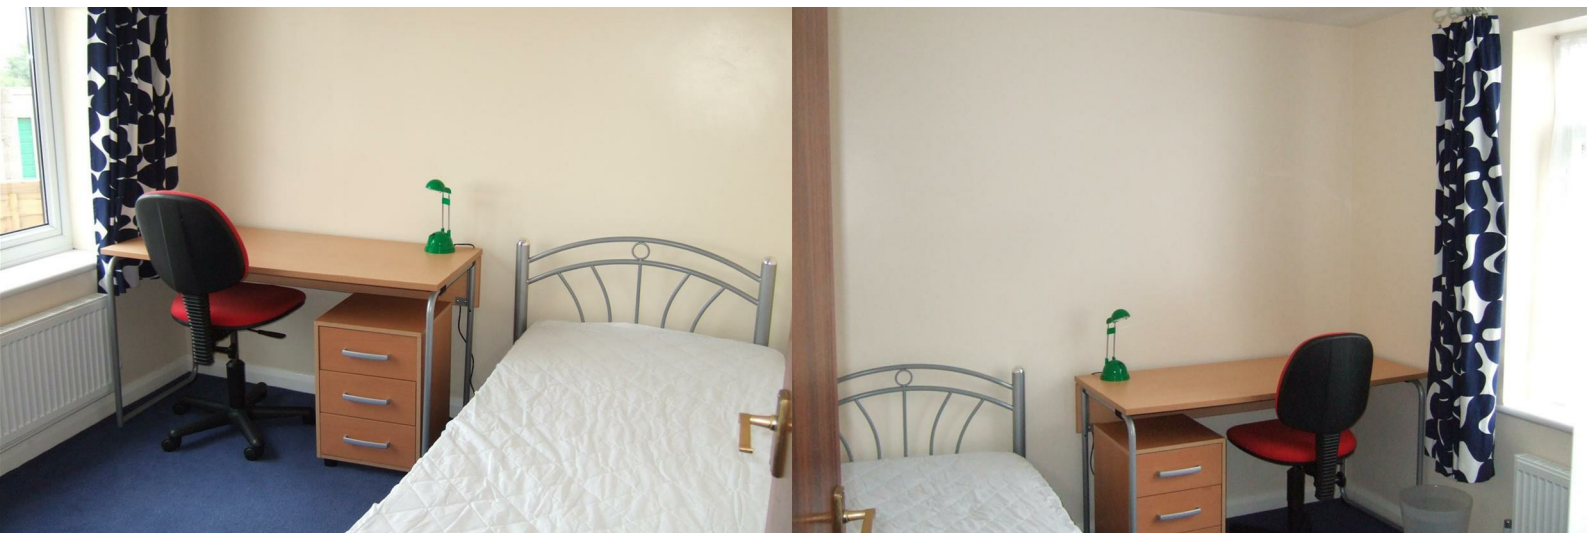

Aquarius Homes

45 Edgeworth Road

, Bath, BA2 2LT

£3,360 PCM

45 Edgeworth Road

, Bath, BA2 2LT

£3,360 PCM

Road Map