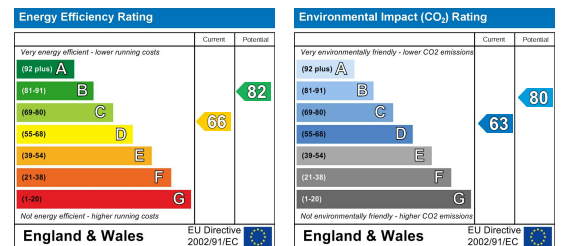

Hybrid Map

Terrain Map

Floor Plan

Viewing

Please contact our Aquarius Homes Office on 01225 840007 if you wish to arrange a viewing appointment for this property or require further information.

Energy Efficiency Graph