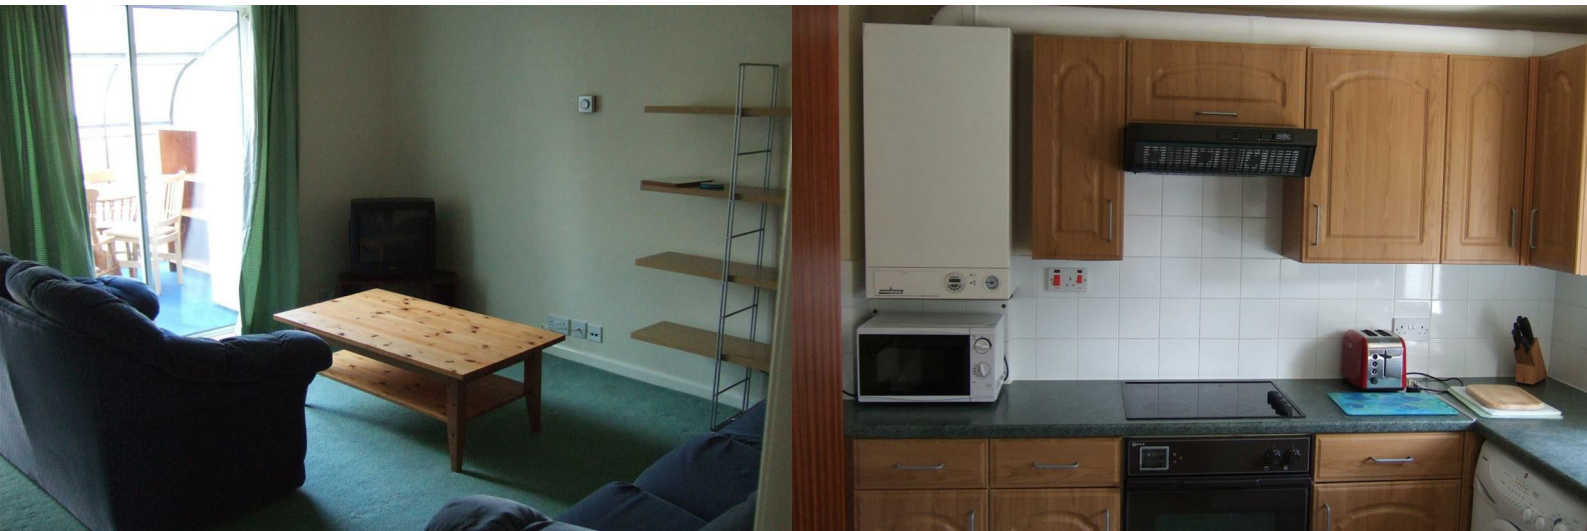

## 21 Down Avenue

Combe Down, Bath, BA2 5QH

£2,700 PCM