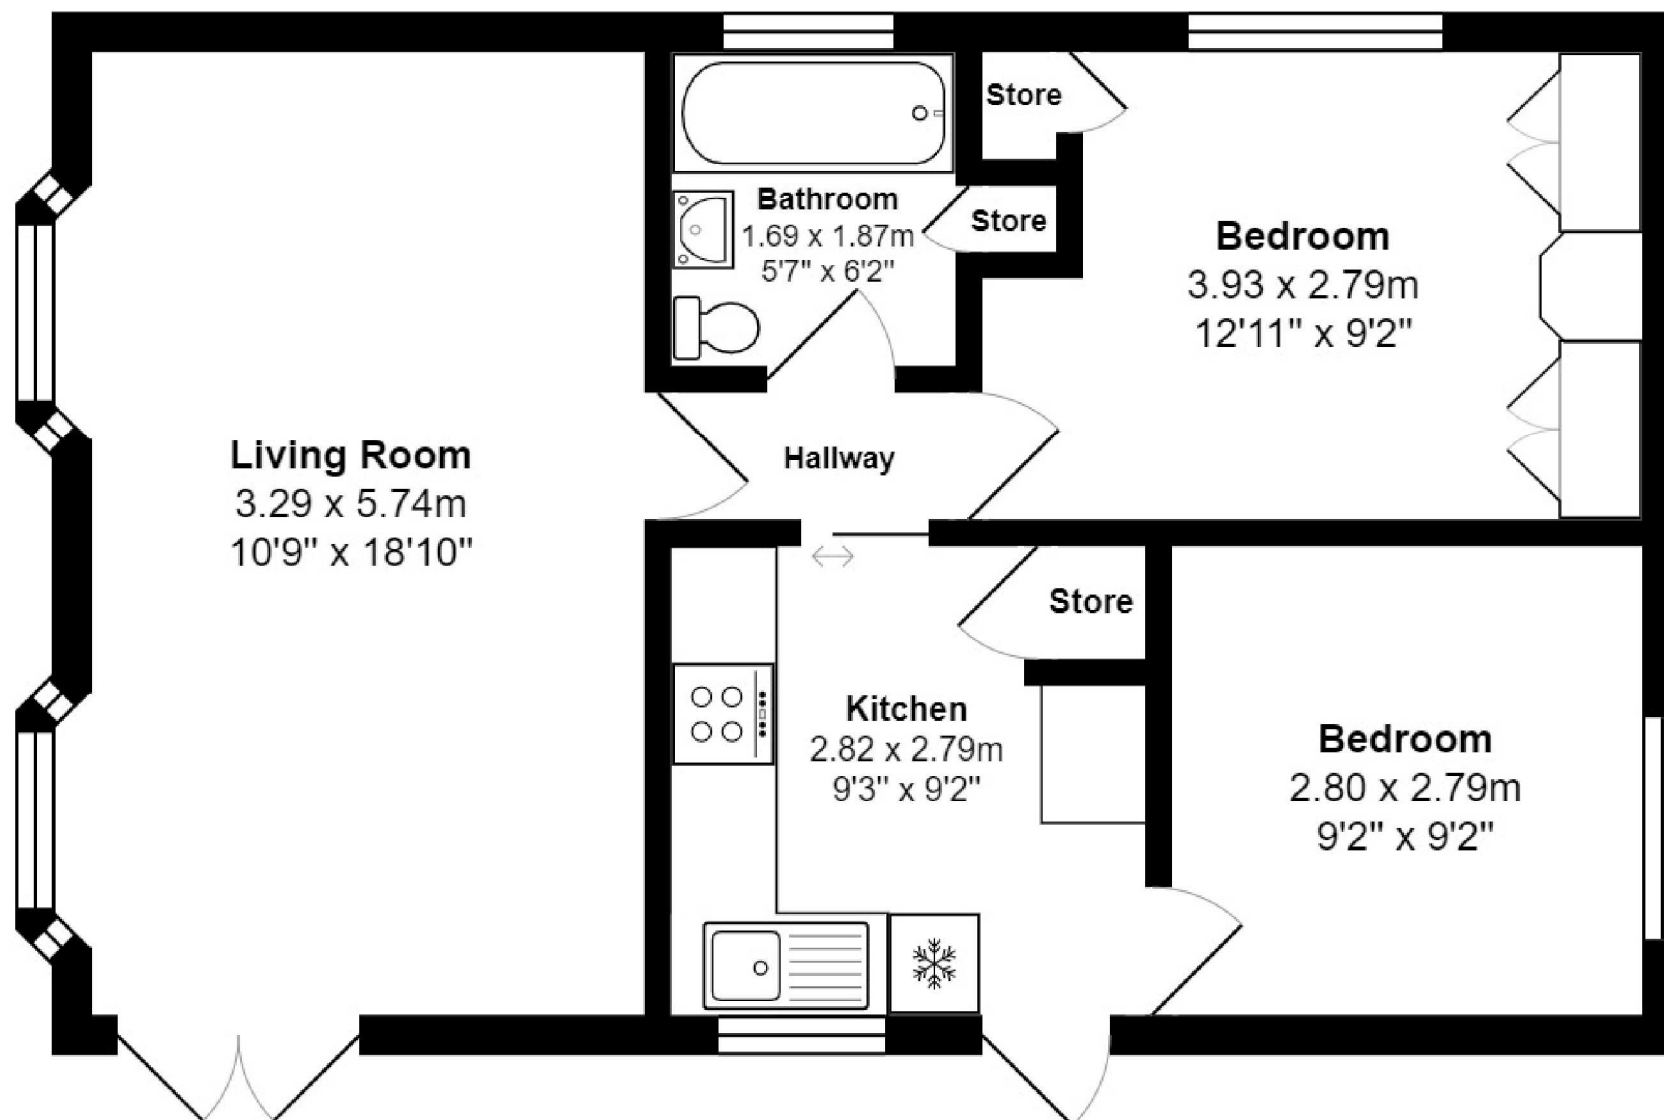

37 Quarry Rock Gardens  
Claverton Down  
Bath

BA2 6EF  
Total Area: 53.5 m<sup>2</sup> ... 576 ft<sup>2</sup>

**IMPORTANT NOTICE:** This floor plan is intended to support potential buyers/tenants to better visualise a property's internal layout. It should be used in conjunction with marketing images to create a sense of the inside spaces.

All measurements, while within acceptable tolerances, are approximate and for display purposes only.